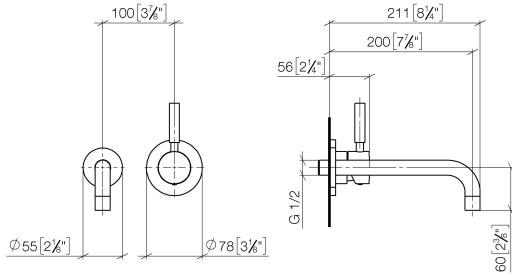

**EDITION PRO Wall-mounted single-lever basin mixer without pop-up waste -  
Matte Black**

36 812 626

- 200mm projection
- fixed spout
- circular, air-enriched flow
- hole diameter spout 37 mm
- hole diameter single-lever mixer 57 mm
- rosette for spout Ø 55mm
- rosette for mixer Ø 78mm
- max. flow 7 l/min
- lead-free
- WRAS 2107048

	Matte Black	36 812 626-33
	Chrome	36 812 626-00
	Brushed Chrome	36 812 626-93

**Required miscellaneous**

- EDITION PRO Concealed wall-mounted single-lever mixer mixer on right -** 35 870 970 90
- max. recess depth 95 mm
  - min. recess depth 80 mm

## EDITION PRO Wall-mounted single-lever basin mixer without pop-up waste - Matte Black

---

36 812 626  
mm [inches]