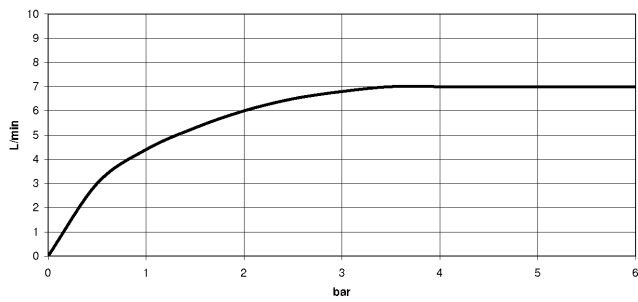

## EDITION PRO Wall-mounted single-lever basin mixer without pop-up waste - Matte Black

---

36 812 626  
mm [inches]

### Flow rate chart

---