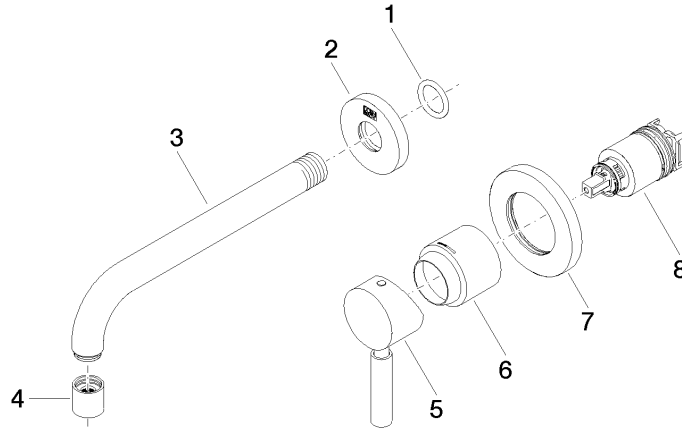

**EDITION PRO Wall-mounted single-lever basin mixer without pop-up waste -  
Matte Black**

36 812 626

- 200mm projection
- fixed spout
- circular, air-enriched flow
- hole diameter spout 37 mm
- hole diameter single-lever mixer 57 mm
- rosette for spout Ø 55mm
- rosette for mixer Ø 78mm
- max. flow 7 l/min
- lead-free
- WRAS 2107048

## EDITION PRO Wall-mounted single-lever basin mixer without pop-up waste - Matte Black

---

36 812 626  
mm [inches]

### Flow rate chart

---

### Certificates

---

WRAS\_2107048. LGA\_9280.

**EDITION PRO Wall-mounted single-lever basin mixer without pop-up waste -  
Matte Black**

36 812 626

**Spare parts list**

No.	Item Number	Name	Quantity used	Delivery time
1	90 14 10 026 00 90	seal	1	2
2	09 27 22 503-33	rosette	1	30
3	04 28 22 116 10-33	spout	1	30
4	90 23 01 019 00-33	aerator	1	30
5	90 20 62 040 00-33	handle	1	30
6	09 11 02 522-33	cover	1	30
7	90 27 62 011 00-33	rosette	1	30
8	90 15 05 064 01 90	cartridge	1	2