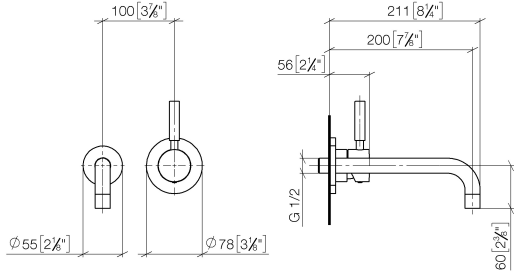

**EDITION PRO Wall-mounted single-lever basin mixer without pop-up waste -
Brushed Chrome**

36 812 626

- 200mm projection
- fixed spout
- circular, air-enriched flow
- hole diameter spout 37 mm
- hole diameter single-lever mixer 57 mm
- rosette for spout Ø 55mm
- rosette for mixer Ø 78mm
- max. flow 7 l/min
- lead-free
- WRAS 2107048

	Brushed Chrome	36 812 626-93
	Chrome	36 812 626-00
	Matte Black	36 812 626-33

Required miscellaneous

- EDITION PRO Concealed wall-mounted single-lever mixer mixer on right -** 35 870 970 90
- max. recess depth 95 mm
 - min. recess depth 80 mm

**EDITION PRO Wall-mounted single-lever basin mixer without pop-up waste -
Brushed Chrome**

36 812 626
mm [inches]

Flow rate chart

Certificates

WRAS_2107048. LGA_9280.

**EDITION PRO Wall-mounted single-lever basin mixer without pop-up waste -
Brushed Chrome**

36 812 626

Spare parts list

No.	Item Number	Name	Quantity used	Delivery time
1	90 14 10 026 00 90	seal	1	2
2	09 27 22 503-93	rosette	1	20
3	04 28 22 116 10-93	spout	1	20
4	90 23 01 019 00-93	aerator	1	20
5	90 20 62 040 00-93	handle	1	20
6	09 11 02 522-93	cover	1	60
7	90 27 62 011 00-93	rosette	1	20
8	90 15 05 064 01 90	cartridge	1	2