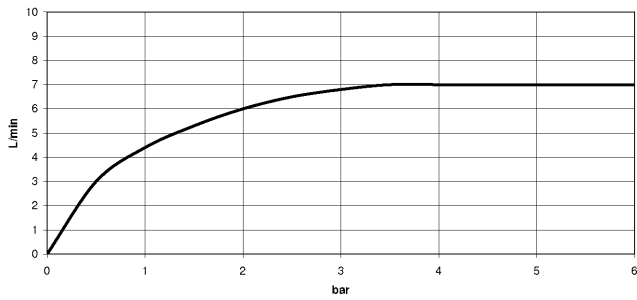

**EDITION PRO Wall-mounted single-lever basin mixer without pop-up waste -
Brushed Chrome**

36 812 626

- 200mm projection
- fixed spout
- circular, air-enriched flow
- hole diameter spout 37 mm
- hole diameter single-lever mixer 57 mm
- rosette for spout Ø 55mm
- rosette for mixer Ø 78mm
- max. flow 7 l/min
- lead-free
- WRAS 2107048

**EDITION PRO Wall-mounted single-lever basin mixer without pop-up waste -
Brushed Chrome**

36 812 626
mm [inches]

Flow rate chart

Certificates

WRAS_2107048. LGA_9280.

**EDITION PRO Wall-mounted single-lever basin mixer without pop-up waste -
Brushed Chrome**