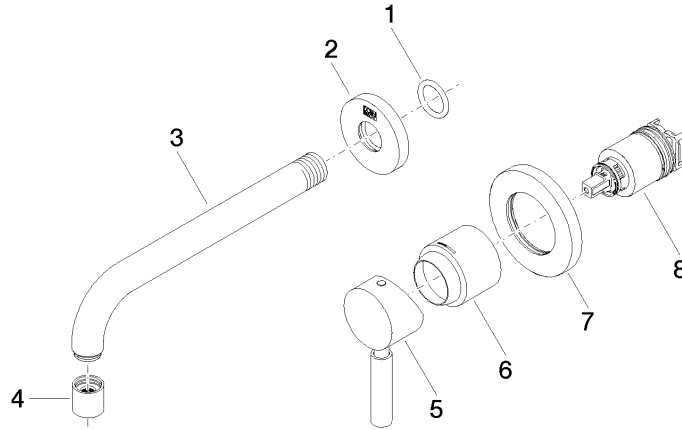

**EDITION PRO Wall-mounted single-lever basin mixer without pop-up waste -
Brushed Chrome**

36 812 626

- 200mm projection
- fixed spout
- circular, air-enriched flow
- hole diameter spout 37 mm
- hole diameter single-lever mixer 57 mm
- rosette for spout Ø 55mm
- rosette for mixer Ø 78mm
- max. flow 7 l/min
- lead-free
- WRAS 2107048

	Brushed Chrome	36 812 626-93
	Chrome	36 812 626-00
	Matte Black	36 812 626-33

Required miscellaneous

- EDITION PRO Concealed wall-mounted single-lever mixer mixer on right -** 35 870 970 90
- max. recess depth 95 mm
 - min. recess depth 80 mm

**EDITION PRO Wall-mounted single-lever basin mixer without pop-up waste -
Brushed Chrome**

36 812 626
mm [inches]

Flow rate chart

Certificates

WRAS_2107048. LGA_9280.

**EDITION PRO Wall-mounted single-lever basin mixer without pop-up waste -
Brushed Chrome**

36 812 626

Spare parts list

No.	Item Number	Name	Quantity used	Delivery time
1	90 14 10 026 00 90	seal	1	2
2	09 27 22 503-93	rosette	1	20
3	04 28 22 116 10-93	spout	1	20
4	90 23 01 019 00-93	aerator	1	20
5	90 20 62 040 00-93	handle	1	20
6	09 11 02 522-93	cover	1	60
7	90 27 62 011 00-93	rosette	1	20
8	90 15 05 064 01 90	cartridge	1	2