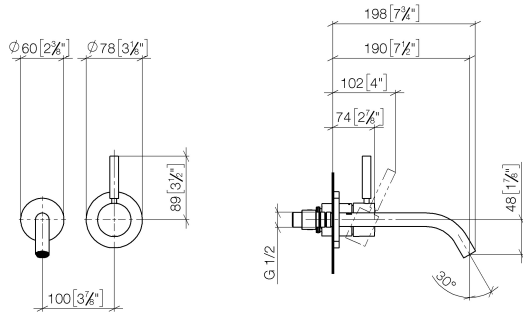

**META Wall-mounted single-lever basin mixer without pop-up waste - Brushed Chrome**

META

36 860 660

- 190mm projection
- fixed spout
- circular, air-enriched flow
- hole diameter spout 37 mm
- hole diameter single-lever mixer 57 mm
- rosette for spout Ø 55mm
- rosette for mixer Ø 78mm
- max. flow 5.7 l/min
- lead-free
- This product can help a building meet the requirements of Green Building Rating Systems, e.g. LEED®, BREEAM®, DGNB

36 860 660  
mm [inches]

Flow rate chart

Trajectory diagram

Certificates

DVGW\_DW- WRAS\_2107018. LGA\_29898.  
6512DN0435.

36 860 660  
Parts for other  
finishes can be found  
here: Chrome

### Spare parts list

No.	Item Number	Name	Quantity used	Delivery time
1	09 24 03 072 10 90	nipple	1	2
2	90 24 03 280 00 90	nipple	1	2
3	09 31 11 112 90	pin	1	60
4	90 28 22 323 00-93	spout	1	20
5	90 20 66 007 00-93	handle	1	20
6	09 11 02 288-93	cover	1	20
7	90 27 62 011 00-93	rosette	1	20
8	90 15 05 064 01 90	cartridge	1	2
9	90 30 09 064 00 90	key	1	2