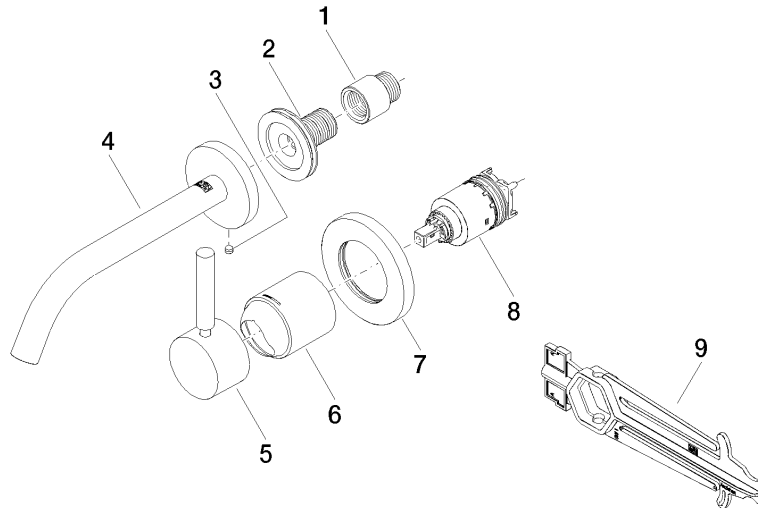

**META Wall-mounted single-lever basin mixer without pop-up waste - Brushed Chrome**

META

36 860 660

- 190mm projection
- fixed spout
- circular, air-enriched flow
- hole diameter spout 37 mm
- hole diameter single-lever mixer 57 mm
- rosette for spout Ø 55mm
- rosette for mixer Ø 78mm
- max. flow 5.7 l/min
- lead-free
- This product can help a building meet the requirements of Green Building Rating Systems, e.g. LEED®, BREEAM®, DGNB

36 860 660  
mm [inches]

Flow rate chart

Trajectory diagram

Certificates

DVGW\_DW- WRAS\_2107018. LGA\_29898.  
6512DN0435.

36 860 660  
Parts for other  
finishes can be found  
here: Chrome

### Spare parts list

No.	Item Number	Name	Quantity used	Delivery time
1	09 24 03 072 10 90	nipple	1	2
2	90 24 03 280 00 90	nipple	1	2
3	09 31 11 112 90	pin	1	60
4	90 28 22 323 00-93	spout	1	20
5	90 20 66 007 00-93	handle	1	20
6	09 11 02 288-93	cover	1	20
7	90 27 62 011 00-93	rosette	1	20
8	90 15 05 064 01 90	cartridge	1	2
9	90 30 09 064 00 90	key	1	2