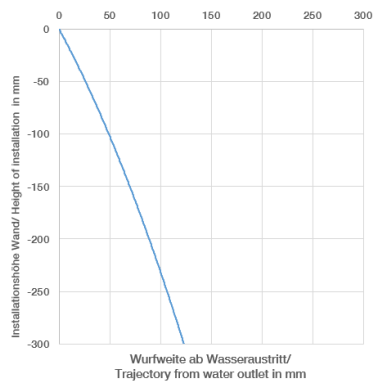

**META Wall-mounted single-lever basin mixer without pop-up waste - Brushed Chrome**

META

36 860 660

- 190mm projection
- fixed spout
- circular, air-enriched flow
- hole diameter spout 37 mm
- hole diameter single-lever mixer 57 mm
- rosette for spout Ø 55mm
- rosette for mixer Ø 78mm
- max. flow 5.7 l/min
- lead-free
- This product can help a building meet the requirements of Green Building Rating Systems, e.g. LEED®, BREEAM®, DGNB

36 860 660  
mm [inches]

Flow rate chart

Trajectory diagram

Certificates

DVGW\_DW- WRAS\_2107018. LGA\_29898.  
6512DN0435.

36 860 660  
Parts for other  
finishes can be found  
here: Chrome