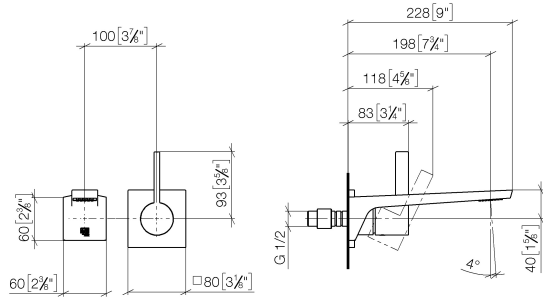

CL.1 Wall-mounted single-lever basin mixer without pop-up waste - Dark Chrome

CL.1

36 860 705

- 198mm projection
- fixed spout
- rectangular spray pattern with 40 individual jets
- hole diameter spout 37 mm
- hole diameter single-lever mixer 57 mm
- rosette 80 x 80 mm
- max. flow 4.5 l/min
- lead-free
- This product can help a building meet the requirements of Green Building Rating Systems, e.g. LEED®, BREEAM®, DGNB

	Dark Chrome	36 860 705-19
	Chrome	36 860 705-00
	Brushed Platinum	36 860 705-06
	Brushed Champagne (22kt Gold)	36 860 705-46
	Champagne (22kt Gold)	36 860 705-47
	Brushed Dark Platinum	36 860 705-99

36 860 705
mm [inches]

Flow rate chart

Certificates

IAPMO_N-4976 (2). DVGW_DW-6512DN0435. IAPMO_6397 (2).

CL.1 Wall-mounted single-lever basin mixer without pop-up waste - Dark Chrome

CL.1

36 860 705
Parts for other
finishes can be found
here: [Chrome](#)

Spare parts list

No.	Item Number	Name	Quantity used	Delivery time
1	13 800 705-19	CL.1 Wall-mounted basin spout without pop-up waste - Dark Chrome	1	20
2	09 20 70 050-19	handle	1	60
3	90 31 11 030 00 90	pin	1	2
4	90 31 20 087 00-19	plug	1	20
5	09 11 02 288-19	cover	1	20
6	09 27 78 039-19	rosette	1	60
7	90 14 10 049 00 90	seal	1	2
8	90 15 05 064 01 90	cartridge	1	2
9	90 30 09 064 00 90	key	1	2