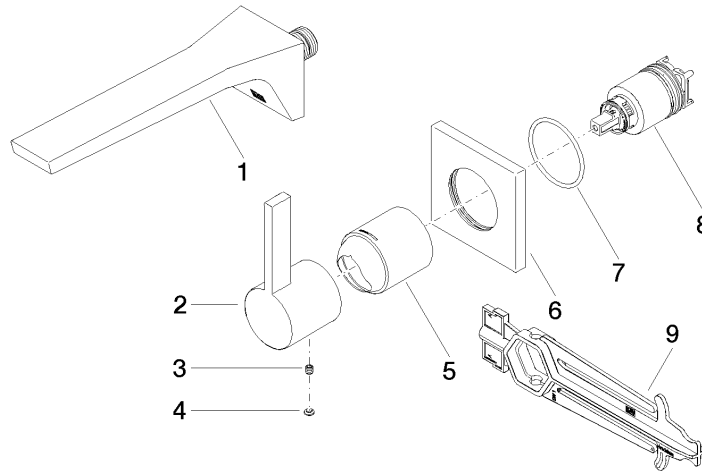

CL.1 Wall-mounted single-lever basin mixer without pop-up waste - Dark Chrome

CL.1

36 860 705

- 198mm projection
- fixed spout
- rectangular spray pattern with 40 individual jets
- hole diameter spout 37 mm
- hole diameter single-lever mixer 57 mm
- rosette 80 x 80 mm
- max. flow 4.5 l/min
- lead-free
- This product can help a building meet the requirements of Green Building Rating Systems, e.g. LEED®, BREEAM®, DGNB

Flow rate chart

Certificates

IAPMO_N-4976 (2). DVGW_DW-6512DN0435. IAPMO_6397 (2).

CL.1 Wall-mounted single-lever basin mixer without pop-up waste - Dark Chrome

CL.1

36 860 705
Parts for other
finishes can be found
here: [Chrome](#)

Spare parts list

No.	Item Number	Name	Quantity used	Delivery time
1	13 800 705-19	CL.1 Wall-mounted basin spout without pop-up waste - Dark Chrome	1	20
2	09 20 70 050-19	handle	1	60
3	90 31 11 030 00 90	pin	1	2
4	90 31 20 087 00-19	plug	1	20
5	09 11 02 288-19	cover	1	20
6	09 27 78 039-19	rosette	1	60
7	90 14 10 049 00 90	seal	1	2
8	90 15 05 064 01 90	cartridge	1	2
9	90 30 09 064 00 90	key	1	2