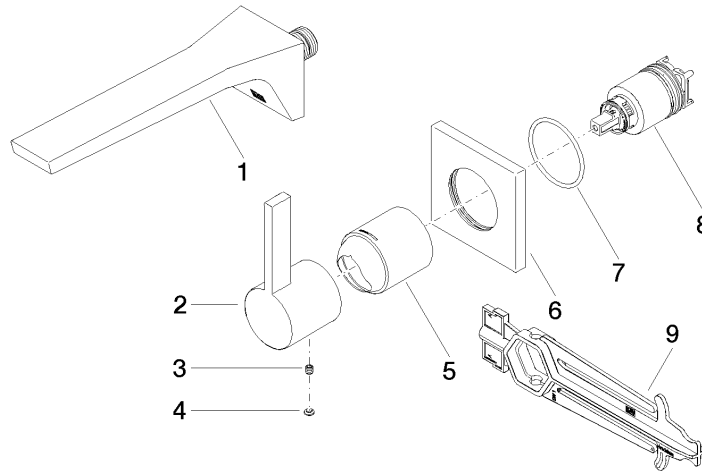

**CL.1 Wall-mounted single-lever basin mixer without pop-up waste - Brushed
Champagne (22kt Gold)**

CL.1

36 860 705

- 198mm projection
- fixed spout
- rectangular spray pattern with 40 individual jets
- hole diameter spout 37 mm
- hole diameter single-lever mixer 57 mm
- rosette 80 x 80 mm
- max. flow 4.5 l/min
- lead-free
- This product can help a building meet the requirements of Green Building Rating Systems, e.g. LEED®, BREEAM®, DGNB

	Brushed Champagne (22kt Gold)	36 860 705-46
	Chrome	36 860 705-00
	Brushed Platinum	36 860 705-06
	Dark Chrome	36 860 705-19
	Champagne (22kt Gold)	36 860 705-47
	Brushed Dark Platinum	36 860 705-99

36 860 705
mm [inches]

Flow rate chart

Certificates

IAPMO_N-4976 (2). DVGW_DW-6512DN0435. IAPMO_6397 (2).

36 860 705
Parts for other
finishes can be found
here: [Chrome](#)

Spare parts list

No.	Item Number	Name	Quantity used	Delivery time
1	13 800 705-46	CL.1 Wall-mounted basin spout without pop-up waste - Brushed Champagne (22kt Gold)	1	30
2	09 20 70 050-46	handle	1	60
3	90 31 11 030 00 90	pin	1	2
4	90 31 20 087 00-46	plug	1	30
5	09 11 02 288-46	cover	1	60
6	09 27 78 039-46	rosette	1	60
7	90 14 10 049 00 90	seal	1	2
8	90 15 05 064 01 90	cartridge	1	2
9	90 30 09 064 00 90	key	1	2