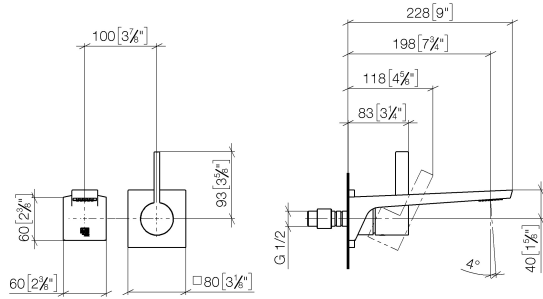

**CL.1 Wall-mounted single-lever basin mixer without pop-up waste - Brushed
Champagne (22kt Gold)**

CL.1

36 860 705

- 198mm projection
- fixed spout
- rectangular spray pattern with 40 individual jets
- hole diameter spout 37 mm
- hole diameter single-lever mixer 57 mm
- rosette 80 x 80 mm
- max. flow 4.5 l/min
- lead-free
- This product can help a building meet the requirements of Green Building Rating Systems, e.g. LEED®, BREEAM®, DGNB

	Brushed Champagne (22kt Gold)	36 860 705-46
	Chrome	36 860 705-00
	Brushed Platinum	36 860 705-06
	Dark Chrome	36 860 705-19
	Champagne (22kt Gold)	36 860 705-47
	Brushed Dark Platinum	36 860 705-99

36 860 705
mm [inches]

Flow rate chart

Certificates

IAPMO_N-4976 (2). DVGW_DW-6512DN0435. IAPMO_6397 (2).

36 860 705
Parts for other
finishes can be found
here: [Chrome](#)

Spare parts list

No.	Item Number	Name	Quantity used	Delivery time
1	13 800 705-46	CL.1 Wall-mounted basin spout without pop-up waste - Brushed Champagne (22kt Gold)	1	30
2	09 20 70 050-46	handle	1	60
3	90 31 11 030 00 90	pin	1	2
4	90 31 20 087 00-46	plug	1	30
5	09 11 02 288-46	cover	1	60
6	09 27 78 039-46	rosette	1	60
7	90 14 10 049 00 90	seal	1	2
8	90 15 05 064 01 90	cartridge	1	2
9	90 30 09 064 00 90	key	1	2