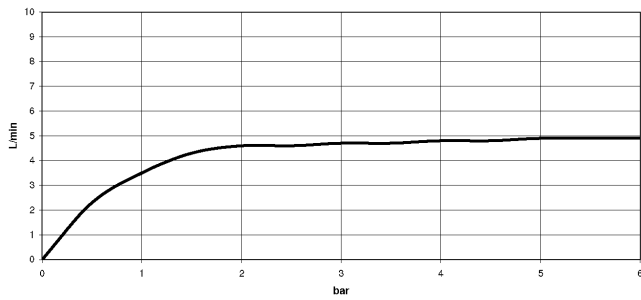

Flow rate chart

Certificates

IAPMO_N-4976 (2). DVGW_DW-6512DN0435. IAPMO_6397 (2).