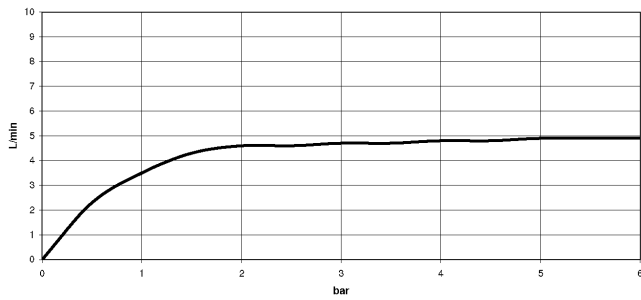

**CL.1 Wall-mounted single-lever basin mixer without pop-up waste -
Champagne (22kt Gold)**

CL.1

36 860 705

- 198mm projection
- fixed spout
- rectangular spray pattern with 40 individual jets
- hole diameter spout 37 mm
- hole diameter single-lever mixer 57 mm
- rosette 80 x 80 mm
- max. flow 4.5 l/min
- lead-free
- This product can help a building meet the requirements of Green Building Rating Systems, e.g. LEED®, BREEAM®, DGNB

CL.1

36 860 705
mm [inches]

Flow rate chart

Certificates

IAPMO_N-4976 (2). DVGW_DW-6512DN0435. IAPMO_8834 (2). IAPMO_6397 (2).

**CL.1 Wall-mounted single-lever basin mixer without pop-up waste -
Champagne (22kt Gold)**