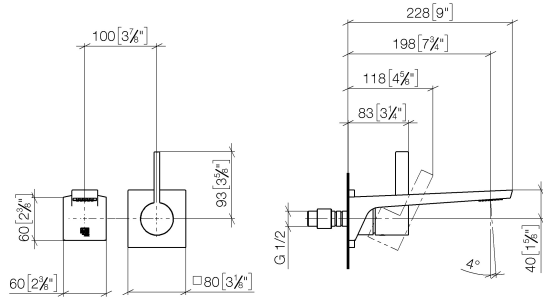

**CL.1 Wall-mounted single-lever basin mixer without pop-up waste -
Champagne (22kt Gold)**

CL.1

36 860 705

- 198mm projection
- fixed spout
- rectangular spray pattern with 40 individual jets
- hole diameter spout 37 mm
- hole diameter single-lever mixer 57 mm
- rosette 80 x 80 mm
- max. flow 4.5 l/min
- lead-free
- This product can help a building meet the requirements of Green Building Rating Systems, e.g. LEED®, BREEAM®, DGNB

	Champagne (22kt Gold)	36 860 705-47
	Chrome	36 860 705-00
	Brushed Platinum	36 860 705-06
	Dark Chrome	36 860 705-19
	Brushed Champagne (22kt Gold)	36 860 705-46
	Brushed Dark Platinum	36 860 705-99

**CL.1 Wall-mounted single-lever basin mixer without pop-up waste -
Champagne (22kt Gold)**

CL.1

36 860 705
mm [inches]

Flow rate chart

Certificates

IAPMO_N-4976 (2). DVGW_DW-6512DN0435. IAPMO_8834 (2). IAPMO_6397 (2).

**CL.1 Wall-mounted single-lever basin mixer without pop-up waste -
Champagne (22kt Gold)**

CL.1

36 860 705
Parts for other
finishes can be found
here: [Chrome](#)

Spare parts list

No.	Item Number	Name	Quantity used	Delivery time
1	13 800 705-47	CL.1 Wall-mounted basin spout without pop-up waste - Champagne (22kt Gold)	1	30
2	09 20 70 050-47	handle	1	60
3	90 31 11 030 00 90	pin	1	2
4	90 31 20 087 00-47	plug	1	30
5	09 11 02 288-47	cover	1	30
6	09 27 78 039-47	rosette	1	60
7	90 14 10 049 00 90	seal	1	2
8	90 15 05 064 01 90	cartridge	1	2
9	90 30 09 064 00 90	key	1	2