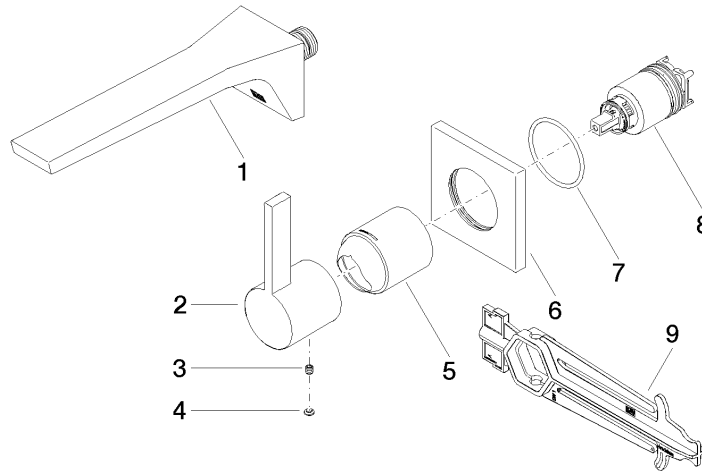

**CL.1 Wall-mounted single-lever basin mixer without pop-up waste -
Champagne (22kt Gold)**

CL.1

36 860 705

- 198mm projection
- fixed spout
- rectangular spray pattern with 40 individual jets
- hole diameter spout 37 mm
- hole diameter single-lever mixer 57 mm
- rosette 80 x 80 mm
- max. flow 4.5 l/min
- lead-free
- This product can help a building meet the requirements of Green Building Rating Systems, e.g. LEED®, BREEAM®, DGNB

CL.1

36 860 705
mm [inches]

Flow rate chart

Certificates

IAPMO_N-4976 (2). DVGW_DW-6512DN0435. IAPMO_8834 (2). IAPMO_6397 (2).

**CL.1 Wall-mounted single-lever basin mixer without pop-up waste -
Champagne (22kt Gold)**

CL.1

36 860 705
Parts for other
finishes can be found
here: [Chrome](#)

Spare parts list

No.	Item Number	Name	Quantity used	Delivery time
1	13 800 705-47	CL.1 Wall-mounted basin spout without pop-up waste - Champagne (22kt Gold)	1	30
2	09 20 70 050-47	handle	1	60
3	90 31 11 030 00 90	pin	1	2
4	90 31 20 087 00-47	plug	1	30
5	09 11 02 288-47	cover	1	30
6	09 27 78 039-47	rosette	1	60
7	90 14 10 049 00 90	seal	1	2
8	90 15 05 064 01 90	cartridge	1	2
9	90 30 09 064 00 90	key	1	2