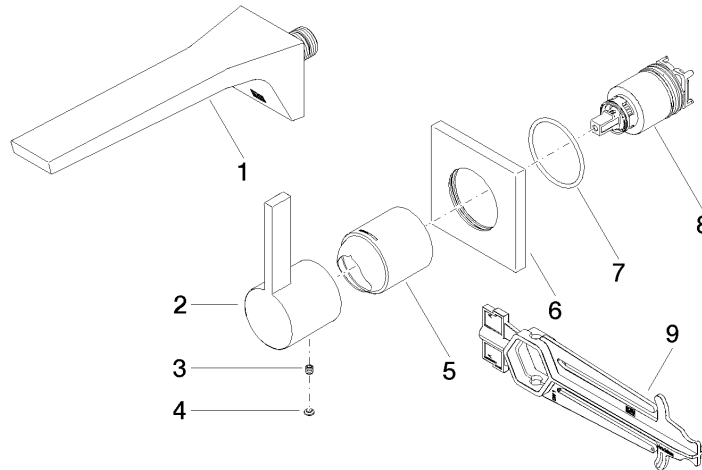

CL.1 Wall-mounted single-lever basin mixer without pop-up waste - Brushed Dark Platinum

CL.1

36 860 705

- 198mm projection
- fixed spout
- rectangular spray pattern with 40 individual jets
- hole diameter spout 37 mm
- hole diameter single-lever mixer 57 mm
- rosette 80 x 80 mm
- max. flow 4.5 l/min
- lead-free
- This product can help a building meet the requirements of Green Building Rating Systems, e.g. LEED®, BREEAM®, DGNB

Concealed wall-mounted single-lever mixer on right - 35 816 970 90

- NOTE:Not suitable for concealed installation.Connection by means of angle valves, mounted with screws to back wall.

Required miscellaneous

Concealed wall-mounted single-lever mixer - 35 860 970 90

- max. recess depth 95 mm
- min. recess depth 80 mm

36 860 705
mm [inches]

Flow rate chart

Certificates

IAPMO_N-4976 (2). DVGW_DW-6512DN0435. IAPMO_8834 (2). IAPMO_6397 (2). IAPMO_4976 (1).
LGA_29900.

36 860 705

Spare parts list

No.	Item Number	Name	Quantity used	Delivery time
1	13 800 705-99	CL.1 Wall-mounted basin spout without pop-up waste - Brushed Dark Platinum	1	30
2	09 20 70 050-99	handle	1	30
3	90 31 11 030 00 90	pin	1	2
4	90 31 20 087 00-99	plug	1	30
5	09 11 02 288-99	cover	1	30
6	09 27 78 039-99	rosette	1	30
7	90 14 10 049 00 90	seal	1	2
8	90 15 05 064 01 90	cartridge	1	2
9	90 30 09 064 00 90	key	1	2