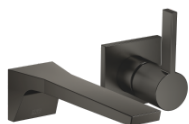

CL.1 Wall-mounted single-lever basin mixer without pop-up waste - Brushed Dark Platinum

CL.1

36 860 705

- 198mm projection
- fixed spout
- rectangular spray pattern with 40 individual jets
- hole diameter spout 37 mm
- hole diameter single-lever mixer 57 mm
- rosette 80 x 80 mm
- max. flow 4.5 l/min
- lead-free
- This product can help a building meet the requirements of Green Building Rating Systems, e.g. LEED®, BREEAM®, DGNB

	Brushed Dark Platinum	36 860 705-99
	Chrome	36 860 705-00
	Brushed Platinum	36 860 705-06
	Dark Chrome	36 860 705-19
	Brushed Champagne (22kt Gold)	36 860 705-46
	Champagne (22kt Gold)	36 860 705-47

Required miscellaneous

Concealed wall-mounted single-lever mixer on right - 35 816 970 90

- NOTE:Not suitable for concealed installation.Connection by means of angle valves, mounted with screws to back wall.

Required miscellaneous