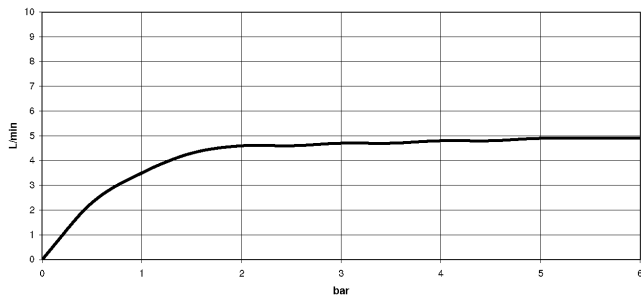

Concealed wall-mounted single-lever mixer - 35 860 970 90

- max. recess depth 95 mm
- min. recess depth 80 mm

36 860 705
mm [inches]

Flow rate chart

Certificates

IAPMO_N-4976 (2). DVGW_DW-6512DN0435. IAPMO_8834 (2). IAPMO_6397 (2). IAPMO_4976 (1).
LGA_29900.