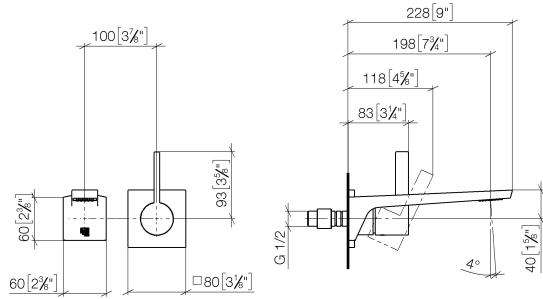

CL.1 Wall-mounted single-lever basin mixer without pop-up waste - Brushed Dark Platinum

CL.1

36 860 705

- 198mm projection
- fixed spout
- rectangular spray pattern with 40 individual jets
- hole diameter spout 37 mm
- hole diameter single-lever mixer 57 mm
- rosette 80 x 80 mm
- max. flow 4.5 l/min
- lead-free
- This product can help a building meet the requirements of Green Building Rating Systems, e.g. LEED®, BREEAM®, DGNB

Concealed wall-mounted single-lever mixer on right - 35 816 970 90

- NOTE:Not suitable for concealed installation.Connection by means of angle valves, mounted with screws to back wall.

Required miscellaneous

Concealed wall-mounted single-lever mixer - 35 860 970 90

- max. recess depth 95 mm
- min. recess depth 80 mm

36 860 705
mm [inches]

Flow rate chart

Certificates

IAPMO_N-4976 (2). DVGW_DW-6512DN0435. IAPMO_8834 (2). IAPMO_6397 (2). IAPMO_4976 (1).
LGA_29900.

36 860 705

Spare parts list

No.	Item Number	Name	Quantity used	Delivery time
1	13 800 705-99	CL.1 Wall-mounted basin spout without pop-up waste - Brushed Dark Platinum	1	30
2	09 20 70 050-99	handle	1	30
3	90 31 11 030 00 90	pin	1	2
4	90 31 20 087 00-99	plug	1	30
5	09 11 02 288-99	cover	1	30
6	09 27 78 039-99	rosette	1	30
7	90 14 10 049 00 90	seal	1	2
8	90 15 05 064 01 90	cartridge	1	2
9	90 30 09 064 00 90	key	1	2