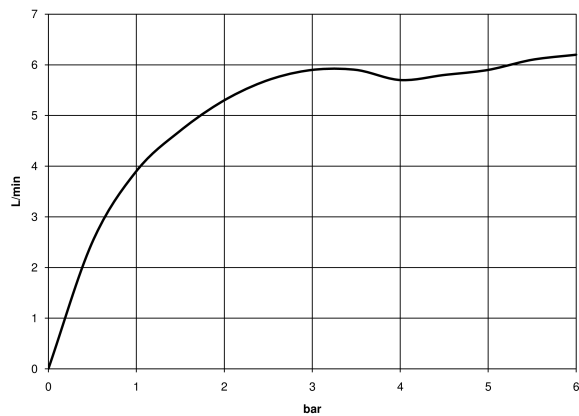

VAIA Wall-mounted single-lever basin mixer without pop-up waste - Brushed Bronze

VAIA

36 860 809

- 190mm projection
- fixed spout
- circular, air-enriched flow
- hole diameter spout 37 mm
- hole diameter single-lever mixer 57 mm
- rosette for single-lever mixer Ø 78mm
- rosette for spout Ø 60mm
- max. flow 5.7 l/min
- lead-free
- This product can help a building meet the requirements of Green Building Rating Systems, e.g. LEED®, BREEAM®, DGNB

36 860 809
mm [inches]

Flow rate chart

Trajectory diagram

Certificates

DVGW_DW-
6512DN0435.

WRAS_2107018.

36 860 809

Parts for other finishes can be found here: [Chrome](#)