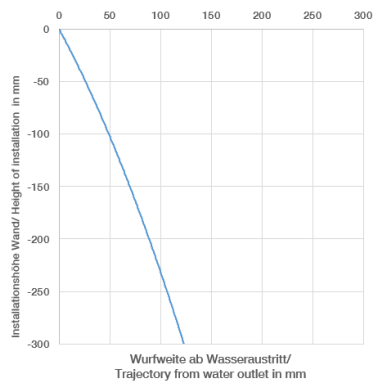

VAIA Wall-mounted single-lever basin mixer without pop-up waste - Brushed Bronze

VAIA

36 860 809

- 190mm projection
- fixed spout
- circular, air-enriched flow
- hole diameter spout 37 mm
- hole diameter single-lever mixer 57 mm
- rosette for single-lever mixer Ø 78mm
- rosette for spout Ø 60mm
- max. flow 5.7 l/min
- lead-free
- This product can help a building meet the requirements of Green Building Rating Systems, e.g. LEED®, BREEAM®, DGNB

36 860 809
mm [inches]

Flow rate chart

Trajectory diagram

Certificates

DVGW_DW-
6512DN0435.

WRAS_2107018.

36 860 809

Parts for other finishes can be found here: [Chrome](#)