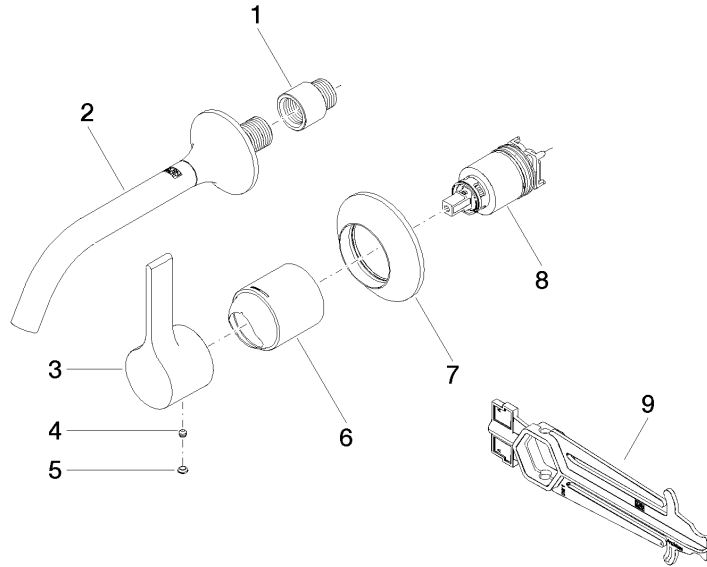

VAIA Wall-mounted single-lever basin mixer without pop-up waste - Brushed Bronze

VAIA

36 860 809

- 190mm projection
- fixed spout
- circular, air-enriched flow
- hole diameter spout 37 mm
- hole diameter single-lever mixer 57 mm
- rosette for single-lever mixer Ø 78mm
- rosette for spout Ø 60mm
- max. flow 5.7 l/min
- lead-free
- This product can help a building meet the requirements of Green Building Rating Systems, e.g. LEED®, BREEAM®, DGNB

36 860 809
mm [inches]

Flow rate chart

Trajectory diagram

Certificates

DVGW_DW-
6512DN0435.

WRAS_2107018.

36 860 809

Parts for other finishes can be found here: [Chrome](#)

Spare parts list

No.	Item Number	Name	Quantity used	Delivery time
1	09 24 03 072 10 90	nipple	1	2
2	13 800 809-42	VAIA Wall-mounted basin spout without pop-up waste - Brushed Bronze	1	30
3	09 20 80 021-42	handle	1	60
4	90 31 11 063 00 90	pin	1	2
5	90 31 20 087 00-42	plug	1	30
6	09 11 02 288-42	cover	1	60
7	90 27 80 012 00-42	rosette	1	30
8	90 15 05 064 01 90	cartridge	1	2
9	90 30 09 064 00 90	key	1	2