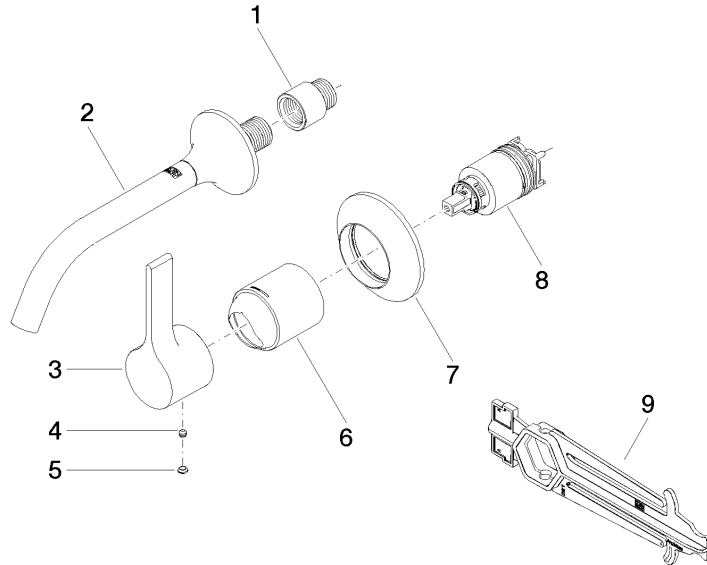

VAIA Wall-mounted single-lever basin mixer without pop-up waste - Brushed Champagne (22kt Gold)

VAIA

36 860 809

- 190mm projection
- fixed spout
- circular, air-enriched flow
- hole diameter spout 37 mm
- hole diameter single-lever mixer 57 mm
- rosette for single-lever mixer Ø 78mm
- rosette for spout Ø 60mm
- max. flow 5.7 l/min
- lead-free
- This product can help a building meet the requirements of Green Building Rating Systems, e.g. LEED®, BREEAM®, DGNB

Required miscellaneous

Concealed wall-mounted single-lever mixer on right - 35 816 970 90

- NOTE:Not suitable for concealed installation.Connection by means of angle valves, mounted with screws to back wall.

Required miscellaneous

Concealed wall-mounted single-lever mixer - 35 860 970 90

- max. recess depth 95 mm
- min. recess depth 80 mm

36 860 809
mm [inches]

Flow rate chart

Trajectory diagram

Certificates

DVGW_DW-
6512DN0435.

WRAS_2107018.

36 860 809

Spare parts list

No.	Item Number	Name	Quantity used	Delivery time
1	09 24 03 072 10 90	nipple	1	2
2	13 800 809-46	VAIA Wall-mounted basin spout without pop-up waste - Brushed Champagne (22kt Gold)	1	30
3	09 20 80 021-46	handle	1	60
4	90 31 11 063 00 90	pin	1	2
5	90 31 20 087 00-46	plug	1	30
6	09 11 02 288-46	cover	1	60
7	90 27 80 012 00-46	rosette	1	30
8	90 15 05 064 01 90	cartridge	1	2
9	90 30 09 064 00 90	key	1	2