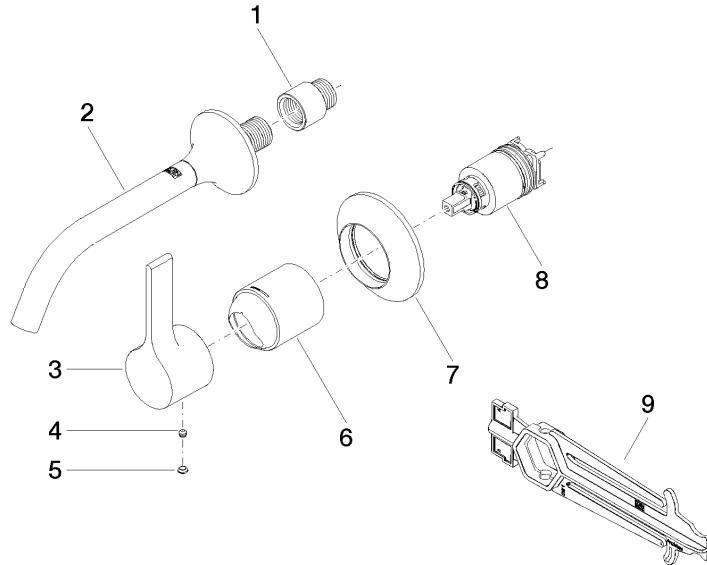

Required miscellaneous

Concealed wall-mounted single-lever mixer - 35 860 970 90
 ●max. recess depth 95 mm
 ●min. recess depth 80 mm

**VAIA Wall-mounted single-lever basin mixer without pop-up waste -
Champagne (22kt Gold)**

VAIA

36 860 809
mm [inches]

Flow rate chart

Trajectory diagram

Certificates

DVGW_DW-
6512DN0435.

WRAS_2107018.

36 860 809

Spare parts list

No.	Item Number	Name	Quantity used	Delivery time
1	09 24 03 072 10 90	nipple	1	2
2	13 800 809-47	VAIA Wall-mounted basin spout without pop-up waste - Champagne (22kt Gold)	1	30
3	09 20 80 021-47	handle	1	30
4	90 31 11 063 00 90	pin	1	2
5	90 31 20 087 00-47	plug	1	30
6	09 11 02 288-47	cover	1	30
7	90 27 80 012 00-47	rosette	1	30
8	90 15 05 064 01 90	cartridge	1	2
9	90 30 09 064 00 90	key	1	2