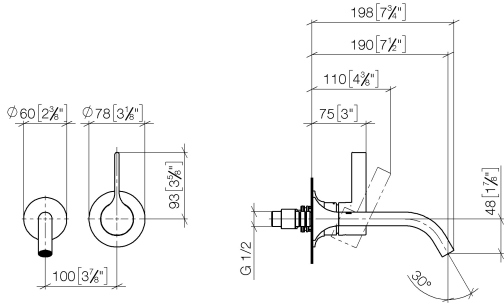

**VAIA Wall-mounted single-lever basin mixer without pop-up waste -
Champagne (22kt Gold)**

VAIA

36 860 809

- 190mm projection
- fixed spout
- circular, air-enriched flow
- hole diameter spout 37 mm
- hole diameter single-lever mixer 57 mm
- rosette for single-lever mixer Ø 78mm
- rosette for spout Ø 60mm
- max. flow 5.7 l/min
- lead-free
- This product can help a building meet the requirements of Green Building Rating Systems, e.g. LEED®, BREEAM®, DGNB

Required miscellaneous

Concealed wall-mounted single-lever mixer - 35 860 970 90
 ●max. recess depth 95 mm
 ●min. recess depth 80 mm

**VAIA Wall-mounted single-lever basin mixer without pop-up waste -
Champagne (22kt Gold)**

VAIA

36 860 809
mm [inches]

Flow rate chart

Trajectory diagram

Certificates

DVGW_DW-
6512DN0435.

WRAS_2107018.

36 860 809

Spare parts list

No.	Item Number	Name	Quantity used	Delivery time
1	09 24 03 072 10 90	nipple	1	2
2	13 800 809-47	VAIA Wall-mounted basin spout without pop-up waste - Champagne (22kt Gold)	1	30
3	09 20 80 021-47	handle	1	30
4	90 31 11 063 00 90	pin	1	2
5	90 31 20 087 00-47	plug	1	30
6	09 11 02 288-47	cover	1	30
7	90 27 80 012 00-47	rosette	1	30
8	90 15 05 064 01 90	cartridge	1	2
9	90 30 09 064 00 90	key	1	2