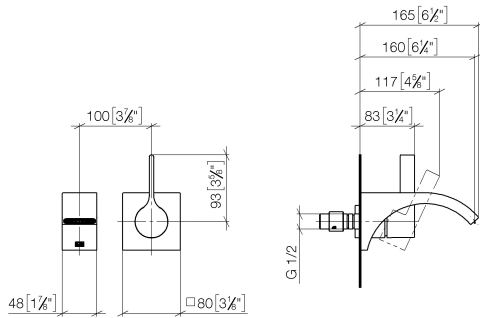

CYO Wall-mounted single-lever basin mixer without pop-up waste - Brushed Platinum

CYO

36 860 811

- 160mm projection
- fixed spout
- rectangular, air-enriched flow
- hole diameter spout 37 mm
- hole diameter single-lever mixer 57 mm
- rosette for mixer 80 x 80mm
- max. flow 4.5 l/min
- lead-free
- This product can help a building meet the requirements of Green Building Rating Systems, e.g. LEED®, BREEAM®, DGNB
- WRAS 2107047

	Brushed Platinum	36 860 811-06
	Chrome	36 860 811-00
	Dark Chrome	36 860 811-19
	Brushed Durabronze (23kt Gold)	36 860 811-28
	Brushed Dark Platinum	36 860 811-99

Required miscellaneous

Concealed wall-mounted single-lever mixer - 35 860 970 90

- max. recess depth 95 mm
- min. recess depth 80 mm

36 860 811
mm [inches]

Flow rate chart

Certificates

IAPMO_N-4976 (2). WRAS_2107047. IAPMO_8834 (2). IAPMO_6397 (2). IAPMO_4976 (1).

LGA_38122.

36 860 811

Spare parts list