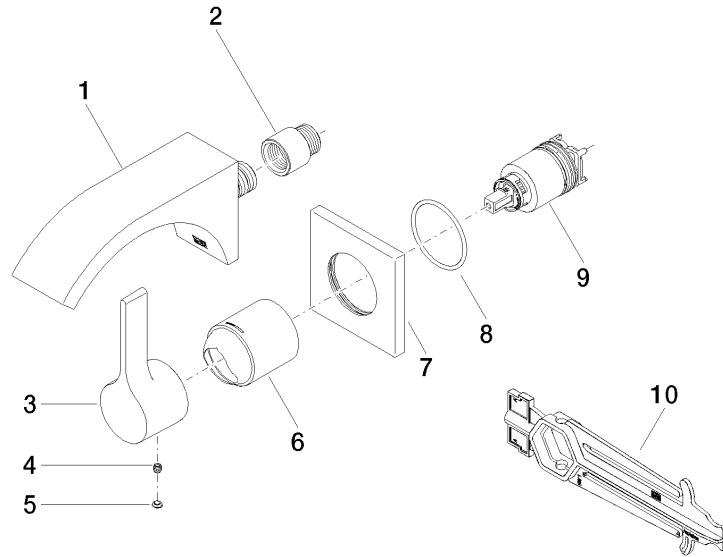

CYO Wall-mounted single-lever basin mixer without pop-up waste - Brushed Platinum

CYO

36 860 811

- 160mm projection
- fixed spout
- rectangular, air-enriched flow
- hole diameter spout 37 mm
- hole diameter single-lever mixer 57 mm
- rosette for mixer 80 x 80mm
- max. flow 4.5 l/min
- lead-free
- This product can help a building meet the requirements of Green Building Rating Systems, e.g. LEED®, BREEAM®, DGNB
- WRAS 2107047

- max. recess depth 95 mm
- min. recess depth 80 mm

36 860 811
mm [inches]

Flow rate chart

Certificates

IAPMO_N-4976 (2). WRAS_2107047. IAPMO_8834 (2). IAPMO_6397 (2). IAPMO_4976 (1).

LGA_38122.

36 860 811

Spare parts list

No.	Item Number	Name	Quantity used	Delivery time
1	13 800 811-06	CYO Wall-mounted basin spout without pop-up waste - Brushed Platinum	1	10
2	09 24 03 072 10 90	nipple	1	2
3	09 20 80 021-06	handle	1	10
4	90 31 11 030 00 90	pin	1	2
5	90 31 20 087 00-06	plug	1	10
6	09 11 02 288-06	cover	1	10
7	09 27 78 039-06	rosette	1	10
8	90 14 10 049 00 90	seal	1	2
9	90 15 05 064 01 90	cartridge	1	2
10	90 30 09 064 00 90	key	1	2