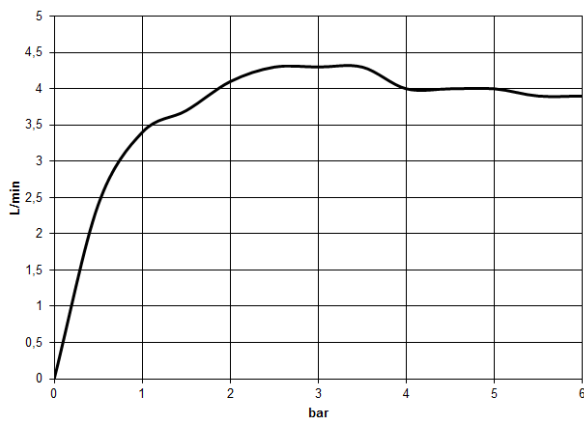

CYO Wall-mounted single-lever basin mixer without pop-up waste - Brushed Platinum

CYO

36 860 811

- 160mm projection
- fixed spout
- rectangular, air-enriched flow
- hole diameter spout 37 mm
- hole diameter single-lever mixer 57 mm
- rosette for mixer 80 x 80mm
- max. flow 4.5 l/min
- lead-free
- This product can help a building meet the requirements of Green Building Rating Systems, e.g. LEED®, BREEAM®, DGNB
- WRAS 2107047

- max. recess depth 95 mm
- min. recess depth 80 mm

36 860 811
mm [inches]

Flow rate chart

Certificates

IAPMO_N-4976 (2). WRAS_2107047. IAPMO_8834 (2). IAPMO_6397 (2). IAPMO_4976 (1).

LGA_38122.

36 860 811

Spare parts list