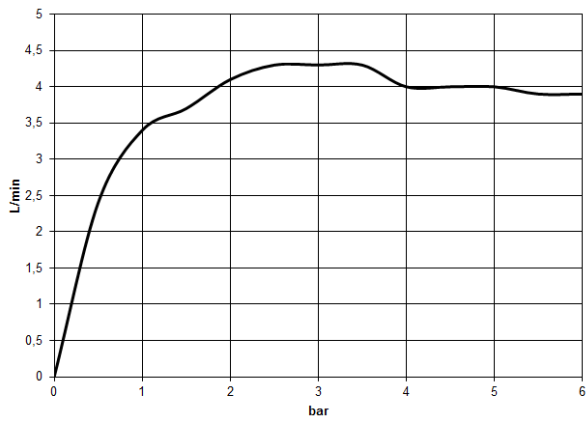

CYO Wall-mounted single-lever basin mixer without pop-up waste - Dark Chrome

CYO

36 860 811

- 160mm projection
- fixed spout
- rectangular, air-enriched flow
- hole diameter spout 37 mm
- hole diameter single-lever mixer 57 mm
- rosette for mixer 80 x 80mm
- max. flow 4.5 l/min
- lead-free
- This product can help a building meet the requirements of Green Building Rating Systems, e.g. LEED®, BREEAM®, DGNB
- WRAS 2107047

	Dark Chrome	36 860 811-19
	Chrome	36 860 811-00
	Brushed Platinum	36 860 811-06
	Brushed Durabronze (23kt Gold)	36 860 811-28
	Brushed Dark Platinum	36 860 811-99

36 860 811
mm [inches]

Flow rate chart