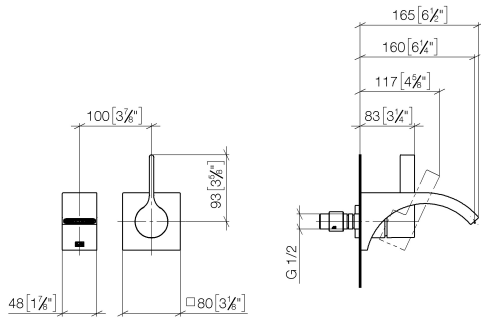

CYO Wall-mounted single-lever basin mixer without pop-up waste - Dark Chrome

CYO

36 860 811

- 160mm projection
- fixed spout
- rectangular, air-enriched flow
- hole diameter spout 37 mm
- hole diameter single-lever mixer 57 mm
- rosette for mixer 80 x 80mm
- max. flow 4.5 l/min
- lead-free
- This product can help a building meet the requirements of Green Building Rating Systems, e.g. LEED®, BREEAM®, DGNB
- WRAS 2107047

	Dark Chrome	36 860 811-19
	Chrome	36 860 811-00
	Brushed Platinum	36 860 811-06
	Brushed Durabronze (23kt Gold)	36 860 811-28
	Brushed Dark Platinum	36 860 811-99

36 860 811
mm [inches]

Flow rate chart

Certificates

IAPMO_N-4976 (2). IAPMO_6397 (2).

36 860 811
Parts for other
finishes can be found
here: Chrome

Spare parts list

No.	Item Number	Name	Quantity used	Delivery time
1	13 800 811-19	CYO Wall-mounted basin spout without pop-up waste - Dark Chrome	1	20
2	09 24 03 072 10 90	nipple	1	2
3	09 20 80 021-19	handle	1	60
4	90 31 11 030 00 90	pin	1	2
5	90 31 20 087 00-19	plug	1	20
6	09 11 02 288-19	cover	1	20
7	09 27 78 039-19	rosette	1	60
8	90 14 10 049 00 90	seal	1	2
9	90 15 05 064 01 90	cartridge	1	2
10	90 30 09 064 00 90	key	1	2