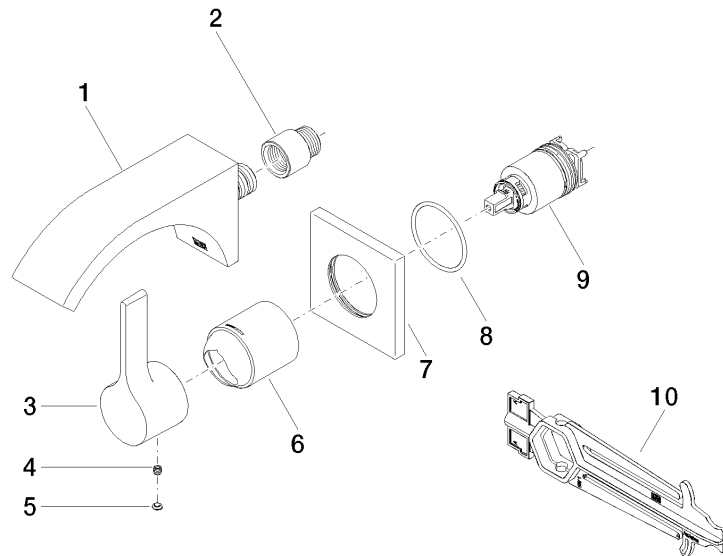

CYO Wall-mounted single-lever basin mixer without pop-up waste - Dark Chrome

CYO

36 860 811

- 160mm projection
- fixed spout
- rectangular, air-enriched flow
- hole diameter spout 37 mm
- hole diameter single-lever mixer 57 mm
- rosette for mixer 80 x 80mm
- max. flow 4.5 l/min
- lead-free
- This product can help a building meet the requirements of Green Building Rating Systems, e.g. LEED®, BREEAM®, DGNB
- WRAS 2107047

	Dark Chrome	36 860 811-19
	Chrome	36 860 811-00
	Brushed Platinum	36 860 811-06
	Brushed Durabronze (23kt Gold)	36 860 811-28
	Brushed Dark Platinum	36 860 811-99

36 860 811
mm [inches]

Flow rate chart

Certificates

IAPMO_N-4976 (2). IAPMO_6397 (2).

36 860 811
Parts for other
finishes can be found
here: Chrome

Spare parts list

No.	Item Number	Name	Quantity used	Delivery time
1	13 800 811-19	CYO Wall-mounted basin spout without pop-up waste - Dark Chrome	1	20
2	09 24 03 072 10 90	nipple	1	2
3	09 20 80 021-19	handle	1	60
4	90 31 11 030 00 90	pin	1	2
5	90 31 20 087 00-19	plug	1	20
6	09 11 02 288-19	cover	1	20
7	09 27 78 039-19	rosette	1	60
8	90 14 10 049 00 90	seal	1	2
9	90 15 05 064 01 90	cartridge	1	2
10	90 30 09 064 00 90	key	1	2