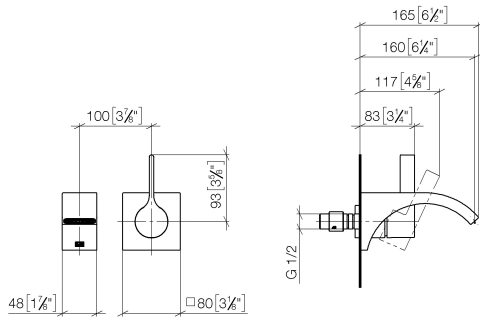

**CYO Wall-mounted single-lever basin mixer without pop-up waste - Brushed Dark Platinum**

CYO

36 860 811

- 160mm projection
- fixed spout
- rectangular, air-enriched flow
- hole diameter spout 37 mm
- hole diameter single-lever mixer 57 mm
- rosette for mixer 80 x 80mm
- max. flow 4.5 l/min
- lead-free
- This product can help a building meet the requirements of Green Building Rating Systems, e.g. LEED®, BREEAM®, DGNB
- WRAS 2107047

	Brushed Dark Platinum	36 860 811-99
	Chrome	36 860 811-00
	Brushed Platinum	36 860 811-06
	Dark Chrome	36 860 811-19
	Brushed Durabronze (23kt Gold)	36 860 811-28

**Required miscellaneous**

**Concealed wall-mounted single-lever mixer - 35 860 970 90**

- max. recess depth 95 mm
- min. recess depth 80 mm

36 860 811  
mm [inches]

**Flow rate chart**

**Certificates**

IAPMO\_N-4976 (2). WRAS\_2107047. IAPMO\_8834 (2). IAPMO\_6397 (2). IAPMO\_4976 (1).

LGA\_38122.