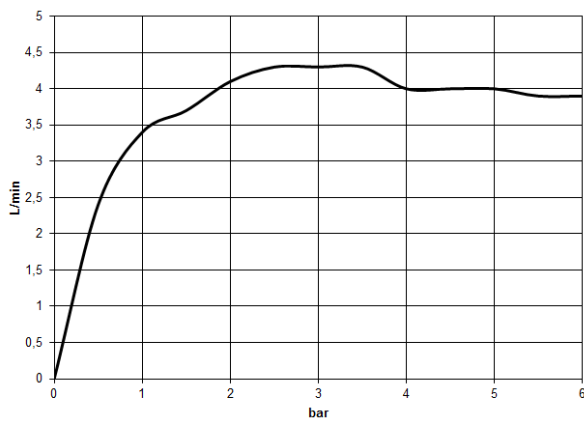

**CYO Wall-mounted single-lever basin mixer without pop-up waste - Brushed Dark Platinum**

CYO

36 860 811

- 160mm projection
- fixed spout
- rectangular, air-enriched flow
- hole diameter spout 37 mm
- hole diameter single-lever mixer 57 mm
- rosette for mixer 80 x 80mm
- max. flow 4.5 l/min
- lead-free
- This product can help a building meet the requirements of Green Building Rating Systems, e.g. LEED®, BREEAM®, DGNB
- WRAS 2107047

- max. recess depth 95 mm
- min. recess depth 80 mm

36 860 811  
mm [inches]

**Flow rate chart**

**Certificates**

IAPMO\_N-4976 (2). WRAS\_2107047. IAPMO\_8834 (2). IAPMO\_6397 (2). IAPMO\_4976 (1).

LGA\_38122.