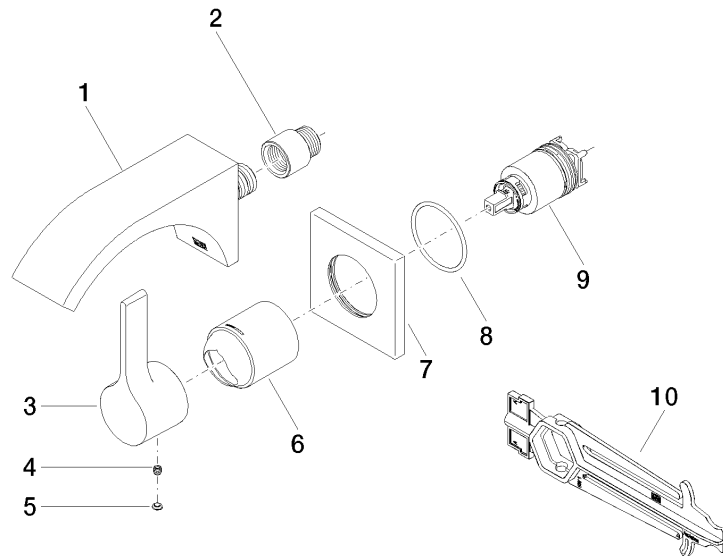

**CYO Wall-mounted single-lever basin mixer without pop-up waste - Brushed Dark Platinum**

CYO

36 860 811

- 160mm projection
- fixed spout
- rectangular, air-enriched flow
- hole diameter spout 37 mm
- hole diameter single-lever mixer 57 mm
- rosette for mixer 80 x 80mm
- max. flow 4.5 l/min
- lead-free
- This product can help a building meet the requirements of Green Building Rating Systems, e.g. LEED®, BREEAM®, DGNB
- WRAS 2107047

- max. recess depth 95 mm
- min. recess depth 80 mm

36 860 811  
mm [inches]

**Flow rate chart**

**Certificates**

IAPMO\_N-4976 (2). WRAS\_2107047. IAPMO\_8834 (2). IAPMO\_6397 (2). IAPMO\_4976 (1).

LGA\_38122.

### Spare parts list

No.	Item Number	Name	Quantity used	Delivery time
1	13 800 811-99	CYO Wall-mounted basin spout without pop-up waste - Brushed Dark Platinum	1	30
2	09 24 03 072 10 90	nipple	1	2
3	09 20 80 021-99	handle	1	30
4	90 31 11 030 00 90	pin	1	2
5	90 31 20 087 00-99	plug	1	30
6	09 11 02 288-99	cover	1	30
7	09 27 78 039-99	rosette	1	30
8	90 14 10 049 00 90	seal	1	2
9	90 15 05 064 01 90	cartridge	1	2
10	90 30 09 064 00 90	key	1	2