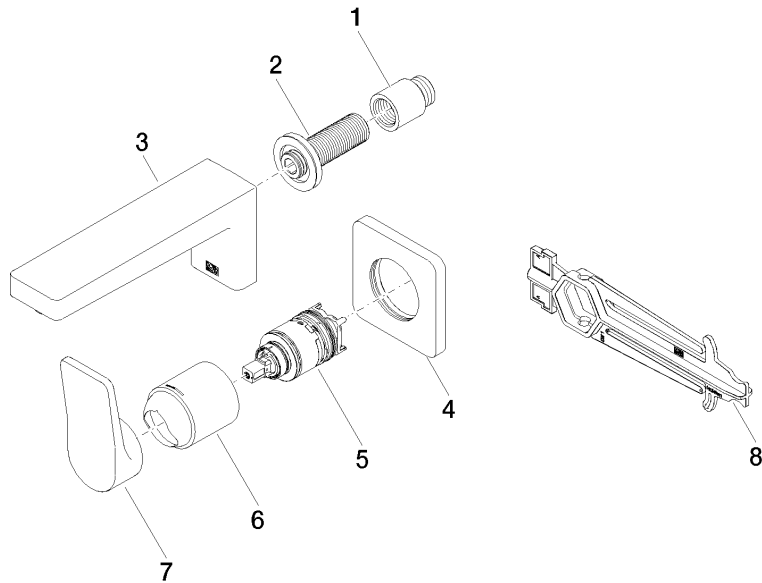

DORNBACHT YARRE Wall-mounted single-lever basin mixer without pop-up waste - Soft Black

36 860 832

- 170mm projection
- fixed spout
- circular, air-enriched flow
- hole diameter spout 37 mm
- hole diameter single-lever mixer 57 mm
- rosette for mixer 78 x 78mm
- max. flow 6.8 l/min
- lead-free
- rosette for spout Ø 60mm
- rosette for mixer Ø 78mm
- WRAS 240504010

36 860 832
mm [inches]

Flow rate chart

Certificates

AbP_10168. ACS_23 ACC NY WRAS_240504010.
460.

DORNBRACHT YARRE Wall-mounted single-lever basin mixer without pop-up waste - Soft Black

36 860 832

Spare parts list

No.	Item Number	Name	Quantity used	Delivery time
1	09 24 03 080 90	extension	1	2
2	90 24 03 316 00 90	nipple	1	-
Spare part can no longer be ordered, please order the replacement item				
3	90 11 06 224 00-69	spout	1	-
Spare part can no longer be ordered, please order the replacement item				
4	90 27 83 027 00-69	rosette	1	-
Spare part can no longer be ordered, please order the replacement item				
5	90 15 05 071 00 90	cartridge	1	-
Spare part can no longer be ordered, please order the replacement item				
6	90 11 02 393 00-69	cover	1	-
Spare part can no longer be ordered, please order the replacement item				
7	90 20 83 072 00-69	handle	1	-
Spare part can no longer be ordered, please order the replacement item				
8	90 30 09 064 00 90	key	1	2