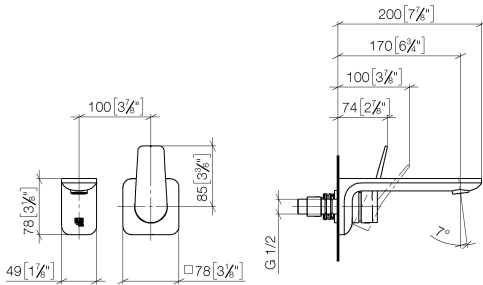

LISSÉ Wall-mounted single-lever basin mixer without pop-up waste - Dark Chrome

LISSÉ

36 860 845

- 170mm projection
- fixed spout
- circular, air-enriched flow
- hole diameter spout 37 mm
- hole diameter single-lever mixer 57 mm
- rosette 78 x 78 mm
- max. flow 5.7 l/min
- lead-free
- This product can help a building meet the requirements of Green Building Rating Systems, e.g. LEED®, BREEAM®, DGNB

	Dark Chrome	36 860 845-19
	Chrome	36 860 845-00
	Brushed Platinum	36 860 845-06
	Matte Black	36 860 845-33
	Brushed Chrome	36 860 845-93
	Brushed Dark Platinum	36 860 845-99

36 860 845
mm [inches]

Flow rate chart

Certificates

IAPMO_N-4976 (2). DVGW_DW-6512DN0435. IAPMO_6397 (2). WRAS_2107018.

36 860 845
Parts for other
finishes can be found
here: Chrome

Spare parts list

No.	Item Number	Name	Quantity used	Delivery time
1	09 24 03 072 10 90	nipple	1	2
2	90 24 03 108 00 90	nipple set	1	2
3	90 31 11 004 00 90	pin	1	2
4	90 11 84 021 00-19	spout	1	20
5	90 31 20 087 00-19	plug	1	20
6	90 31 11 063 00 90	pin	1	2
7	09 20 84 021-19	handle	1	60
8	09 11 02 288-19	cover	1	20
9	90 27 84 020 00-19	rosette	1	20
10	90 14 10 049 00 90	seal	1	2
11	90 15 05 064 01 90	cartridge	1	2
12	90 30 09 064 00 90	key	1	2