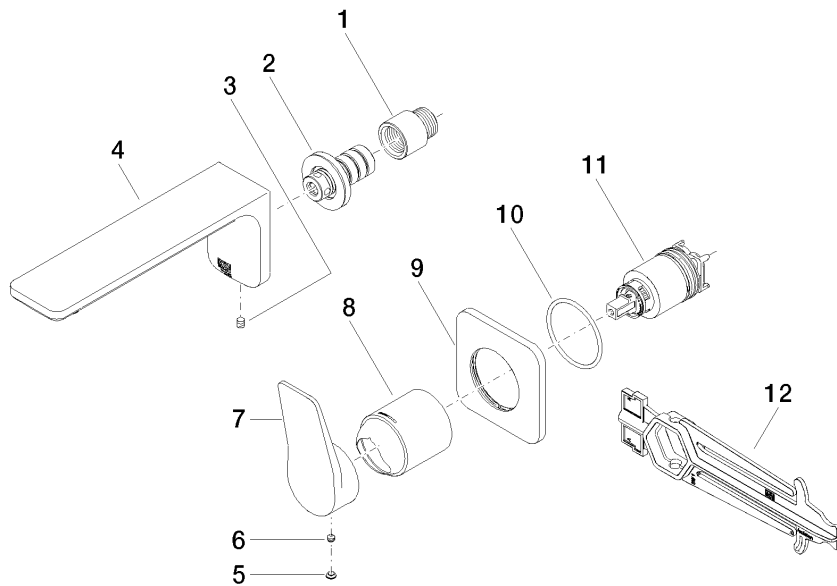

LISSÉ Wall-mounted single-lever basin mixer without pop-up waste - Dark Chrome

LISSÉ

36 860 845

- 170mm projection
- fixed spout
- circular, air-enriched flow
- hole diameter spout 37 mm
- hole diameter single-lever mixer 57 mm
- rosette 78 x 78 mm
- max. flow 5.7 l/min
- lead-free
- This product can help a building meet the requirements of Green Building Rating Systems, e.g. LEED®, BREEAM®, DGNB

	Dark Chrome	36 860 845-19
	Chrome	36 860 845-00
	Brushed Platinum	36 860 845-06
	Matte Black	36 860 845-33
	Brushed Chrome	36 860 845-93
	Brushed Dark Platinum	36 860 845-99

36 860 845
mm [inches]

Flow rate chart

Certificates

IAPMO_N-4976 (2). DVGW_DW-6512DN0435. IAPMO_6397 (2). WRAS_2107018.

36 860 845
Parts for other
finishes can be found
here: Chrome

Spare parts list

No.	Item Number	Name	Quantity used	Delivery time
1	09 24 03 072 10 90	nipple	1	2
2	90 24 03 108 00 90	nipple set	1	2
3	90 31 11 004 00 90	pin	1	2
4	90 11 84 021 00-19	spout	1	20
5	90 31 20 087 00-19	plug	1	20
6	90 31 11 063 00 90	pin	1	2
7	09 20 84 021-19	handle	1	60
8	09 11 02 288-19	cover	1	20
9	90 27 84 020 00-19	rosette	1	20
10	90 14 10 049 00 90	seal	1	2
11	90 15 05 064 01 90	cartridge	1	2
12	90 30 09 064 00 90	key	1	2