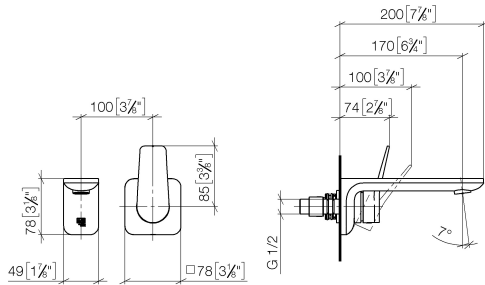

LISSÉ Wall-mounted single-lever basin mixer without pop-up waste - Brushed Chrome

LISSÉ

36 860 845

- 170mm projection
- fixed spout
- circular, air-enriched flow
- hole diameter spout 37 mm
- hole diameter single-lever mixer 57 mm
- rosette 78 x 78 mm
- max. flow 5.7 l/min
- lead-free
- This product can help a building meet the requirements of Green Building Rating Systems, e.g. LEED®, BREEAM®, DGNB

	Brushed Chrome	36 860 845-93
	Chrome	36 860 845-00
	Brushed Platinum	36 860 845-06
	Dark Chrome	36 860 845-19
	Matte Black	36 860 845-33
	Brushed Dark Platinum	36 860 845-99

36 860 845
mm [inches]

Flow rate chart

No.	Item Number	Name	Quantity used	Delivery time
1	09 24 03 072 10 90	nipple	1	2
2	90 24 03 108 00 90	nipple set	1	2
3	90 31 11 004 00 90	pin	1	2
4	90 11 84 021 00-93	spout	1	20
5	90 31 20 087 00-93	plug	1	20
6	90 31 11 063 00 90	pin	1	2
7	09 20 84 021-93	handle	1	20
8	09 11 02 288-93	cover	1	20
9	90 27 84 020 00-93	rosette	1	20
10	90 14 10 049 00 90	seal	1	2
11	90 15 05 064 01 90	cartridge	1	2
12	90 30 09 064 00 90	key	1	2