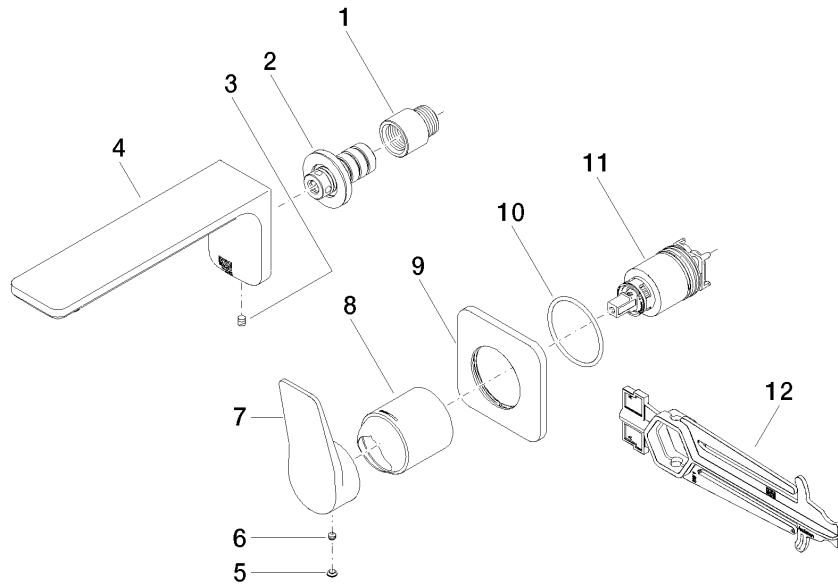

36 860 845
Parts for other
finishes can be found
here: Chrome

Spare parts list

No.	Item Number	Name	Quantity used	Delivery time
1	09 24 03 072 10 90	nipple	1	2
2	90 24 03 108 00 90	nipple set	1	2
3	90 31 11 004 00 90	pin	1	2
4	90 11 84 021 00-93	spout	1	20
5	90 31 20 087 00-93	plug	1	20
6	90 31 11 063 00 90	pin	1	2
7	09 20 84 021-93	handle	1	20
8	09 11 02 288-93	cover	1	20
9	90 27 84 020 00-93	rosette	1	20
10	90 14 10 049 00 90	seal	1	2
11	90 15 05 064 01 90	cartridge	1	2
12	90 30 09 064 00 90	key	1	2