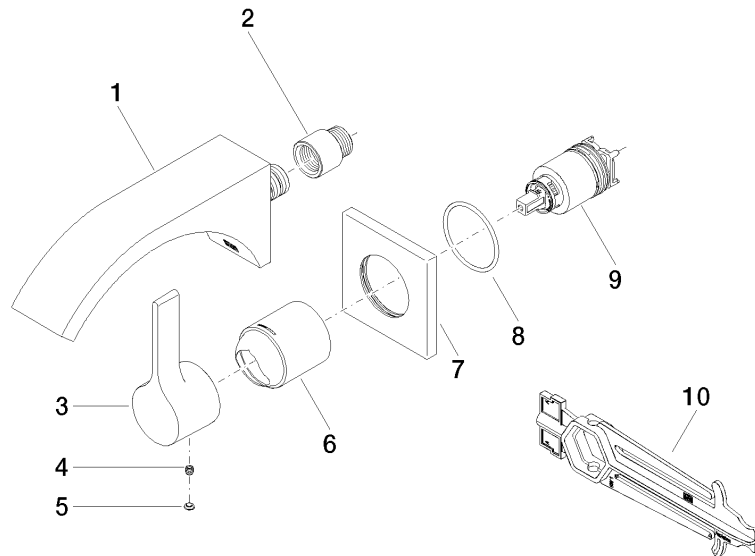

CYO Wall-mounted single-lever basin mixer without pop-up waste - Brushed Platinum

CYO

36 861 811

- 190mm projection
- fixed spout
- rectangular, air-enriched flow
- hole diameter spout 37 mm
- hole diameter single-lever mixer 57 mm
- rosette for mixer 80 x 80mm
- max. flow 4.5 l/min
- lead-free
- This product can help a building meet the requirements of Green Building Rating Systems, e.g. LEED®, BREEAM®, DGNB

- max. recess depth 95 mm
- min. recess depth 80 mm

36 861 811
mm [inches]

Flow rate chart

Certificates

IAPMO_N-4976 (2). WRAS_2107047. IAPMO_8834 (2). IAPMO_6397 (2). IAPMO_4976 (1).

LGA_38122.

36 861 811

Spare parts list

No.	Item Number	Name	Quantity used	Delivery time
1	13 805 811-06	CYO Wall-mounted basin spout without pop-up waste - Brushed Platinum	1	10
2	09 24 03 072 10 90	nipple	1	2
3	09 20 80 021-06	handle	1	10
4	90 31 11 030 00 90	pin	1	2
5	90 31 20 087 00-06	plug	1	10
6	09 11 02 288-06	cover	1	10
7	09 27 78 039-06	rosette	1	10
8	90 14 10 049 00 90	seal	1	2
9	90 15 05 064 01 90	cartridge	1	2
10	90 30 09 064 00 90	key	1	2