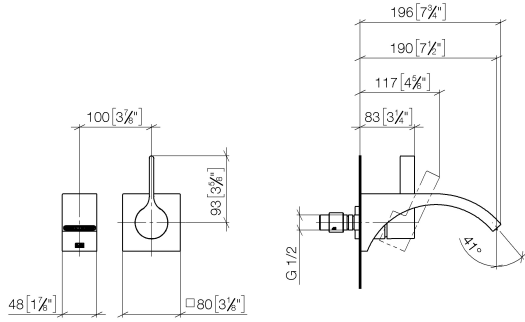

CYO Wall-mounted single-lever basin mixer without pop-up waste - Brushed Platinum

CYO

36 861 811

- 190mm projection
- fixed spout
- rectangular, air-enriched flow
- hole diameter spout 37 mm
- hole diameter single-lever mixer 57 mm
- rosette for mixer 80 x 80mm
- max. flow 4.5 l/min
- lead-free
- This product can help a building meet the requirements of Green Building Rating Systems, e.g. LEED®, BREEAM®, DGNB

	Brushed Platinum	36 861 811-06
	Chrome	36 861 811-00
	Dark Chrome	36 861 811-19
	Brushed Durabronze (23kt Gold)	36 861 811-28
	Brushed Dark Platinum	36 861 811-99

Required miscellaneous

Concealed wall-mounted single-lever mixer - 35 860 970 90

- max. recess depth 95 mm
- min. recess depth 80 mm

36 861 811
mm [inches]

Flow rate chart

Certificates

IAPMO_N-4976 (2). WRAS_2107047. IAPMO_8834 (2). IAPMO_6397 (2). IAPMO_4976 (1).

LGA_38122.

36 861 811

Spare parts list