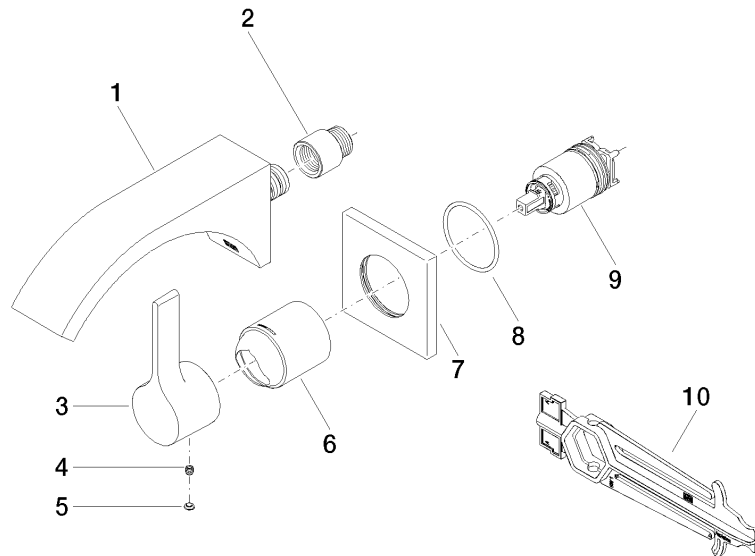

CYO Wall-mounted single-lever basin mixer without pop-up waste - Brushed Dark Platinum

CYO

36 861 811

- 190mm projection
- fixed spout
- rectangular, air-enriched flow
- hole diameter spout 37 mm
- hole diameter single-lever mixer 57 mm
- rosette for mixer 80 x 80mm
- max. flow 4.5 l/min
- lead-free
- This product can help a building meet the requirements of Green Building Rating Systems, e.g. LEED®, BREEAM®, DGNB

- max. recess depth 95 mm
- min. recess depth 80 mm

36 861 811
mm [inches]

Flow rate chart

Certificates

IAPMO_N-4976 (2). WRAS_2107047. IAPMO_8834 (2). IAPMO_6397 (2). IAPMO_4976 (1).

LGA_38122.

36 861 811

Spare parts list

No.	Item Number	Name	Quantity used	Delivery time
1	13 805 811-99	CYO Wall-mounted basin spout without pop-up waste - Brushed Dark Platinum	1	30
2	09 24 03 072 10 90	nipple	1	2
3	09 20 80 021-99	handle	1	30
4	90 31 11 030 00 90	pin	1	2
5	90 31 20 087 00-99	plug	1	30
6	09 11 02 288-99	cover	1	30
7	09 27 78 039-99	rosette	1	30
8	90 14 10 049 00 90	seal	1	2
9	90 15 05 064 01 90	cartridge	1	2
10	90 30 09 064 00 90	key	1	2