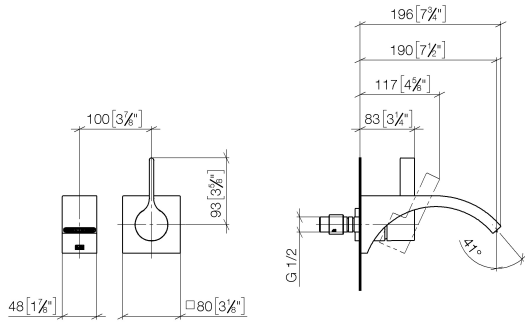

CYO Wall-mounted single-lever basin mixer without pop-up waste - Brushed Dark Platinum

CYO

36 861 811

- 190mm projection
- fixed spout
- rectangular, air-enriched flow
- hole diameter spout 37 mm
- hole diameter single-lever mixer 57 mm
- rosette for mixer 80 x 80mm
- max. flow 4.5 l/min
- lead-free
- This product can help a building meet the requirements of Green Building Rating Systems, e.g. LEED®, BREEAM®, DGNB

	Brushed Dark Platinum	36 861 811-99
	Chrome	36 861 811-00
	Brushed Platinum	36 861 811-06
	Dark Chrome	36 861 811-19
	Brushed Durabronze (23kt Gold)	36 861 811-28

Required miscellaneous

Concealed wall-mounted single-lever mixer - 35 860 970 90

- max. recess depth 95 mm
- min. recess depth 80 mm

36 861 811
mm [inches]

Flow rate chart

Certificates

IAPMO_N-4976 (2). WRAS_2107047. IAPMO_8834 (2). IAPMO_6397 (2). IAPMO_4976 (1).

LGA_38122.

36 861 811

Spare parts list