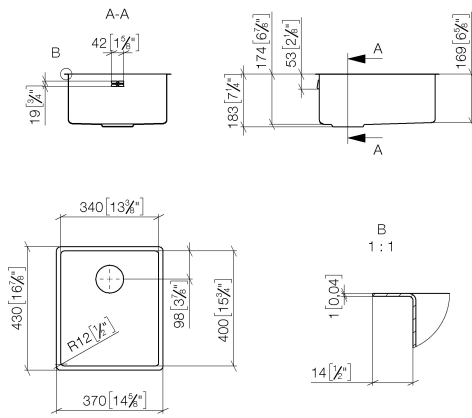

Single sink - Stainless Steel

38 340 003

- under-mounted
- 340 x 400 mm
- sink depth 175 mm
- suitable for base units 400 mm
- radius 12 mm

Drain and overflow set not included in the scope of supply. See Required miscellaneous.

Required miscellaneous

Pop-up waste and overflow closable by hand - Stainless Steel 10 400 003-85
 • 3½" drain valve closable by hand

Required miscellaneous

Pop-up waste and overflow with knob - Stainless Steel 10 405 003-85
 • 3½" strainer waste valve

Single sink - Stainless Steel

38 340 003

mm [inches]

Single sink - Stainless Steel

38 340 003

Spare parts list

No.	Item Number	Name	Quantity used	Delivery time
1	10 410 003-85	Pop-up waste and overflow with electronic control - Stainless Steel	1	2
2	10 400 003-85	Pop-up waste and overflow closable by hand - Stainless Steel	1	2
3	10 405 003-85	Pop-up waste and overflow with knob - Stainless Steel	1	2