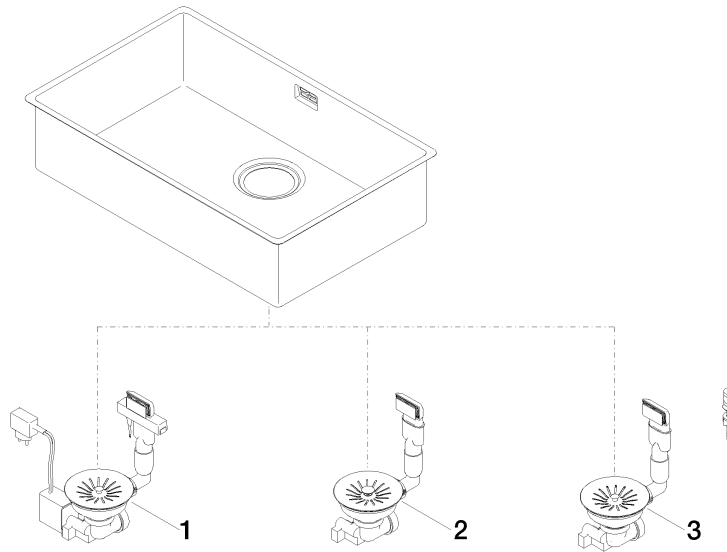

Single sink - Stainless Steel

38 650 003

- under-mounted
- 650 x 400 mm
- sink depth 175 mm
- suitable for base units 800 mm
- radius 12 mm

Drain and overflow set not included in the scope of supply. See Required miscellaneous.

Drain and overflow set not included in the scope of supply. See Required miscellaneous.

Required miscellaneous

Pop-up waste and overflow with electronic control - Stainless Steel 10 410 003-85
 • 3½" electronic drain valve (TouchFlow)

Required miscellaneous

Pop-up waste and overflow closable by hand - Stainless Steel 10 400 003-85
 • 3½" drain valve closable by hand

Required miscellaneous

Pop-up waste and overflow with knob - Stainless Steel 10 405 003-85
 • 3½" strainer waste valve

Single sink - Stainless Steel

38 650 003

mm [inches]

Single sink - Stainless Steel

38 650 003

Spare parts list

No.	Item Number	Name	Quantity used	Delivery time
1	10 410 003-85	Pop-up waste and overflow with electronic control - Stainless Steel	1	2
2	10 400 003-85	Pop-up waste and overflow closable by hand - Stainless Steel	1	2
3	10 405 003-85	Pop-up waste and overflow with knob - Stainless Steel	1	2