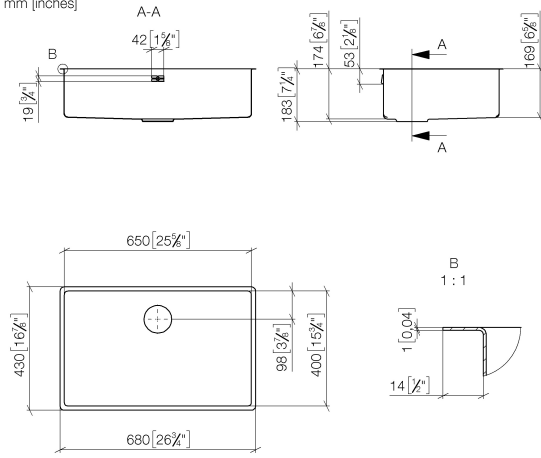

Drain and overflow set not included in the scope of supply. See Required miscellaneous.

Required miscellaneous

Pop-up waste and overflow with electronic control - Stainless Steel 10 410 003-85
 • 3½" electronic drain valve (TouchFlow)

Required miscellaneous

Pop-up waste and overflow closable by hand - Stainless Steel 10 400 003-85
 • 3½" drain valve closable by hand

Required miscellaneous

Pop-up waste and overflow with knob - Stainless Steel 10 405 003-85
 • 3½" strainer waste valve

Single sink - Stainless Steel

38 650 003

mm [inches]

Single sink - Stainless Steel

38 650 003

Spare parts list

No.	Item Number	Name	Quantity used	Delivery time
1	10 410 003-85	Pop-up waste and overflow with electronic control - Stainless Steel	1	2
2	10 400 003-85	Pop-up waste and overflow closable by hand - Stainless Steel	1	2
3	10 405 003-85	Pop-up waste and overflow with knob - Stainless Steel	1	2