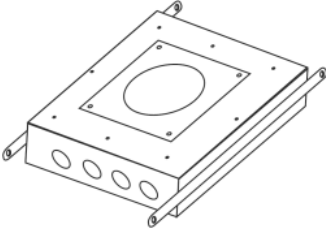

Drybox for floor mounting -

38 945 970 90

- Dimensions 300 x 300 x 80 mm
- brushed stainless steel cover
- stainless steel casing
- Overflow is part of the scope of delivery.

Drybox for floor mounting -

38 945 970 90