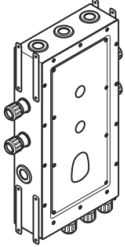

## Drybox Thermostat module with 2 valves -

---

39 521 970 90

- Dimensions 300 x 600 x 108 mm
- brushed stainless steel cover
- stainless steel casing
- Overflow is part of the scope of delivery.

**Drybox Thermostat module with 2 valves -**

39 521 970 90

mm [inches]  
M 1:10