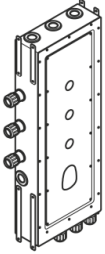

Drybox Thermostat module with 3 valves -

39 531 970 90

- Dimensions 300 x 800 x 108 mm
- brushed stainless steel cover
- stainless steel casing
- Overflow is part of the scope of delivery.

Drybox Thermostat module with 3 valves -

39 531 970 90

mm [inches]
M 1:10