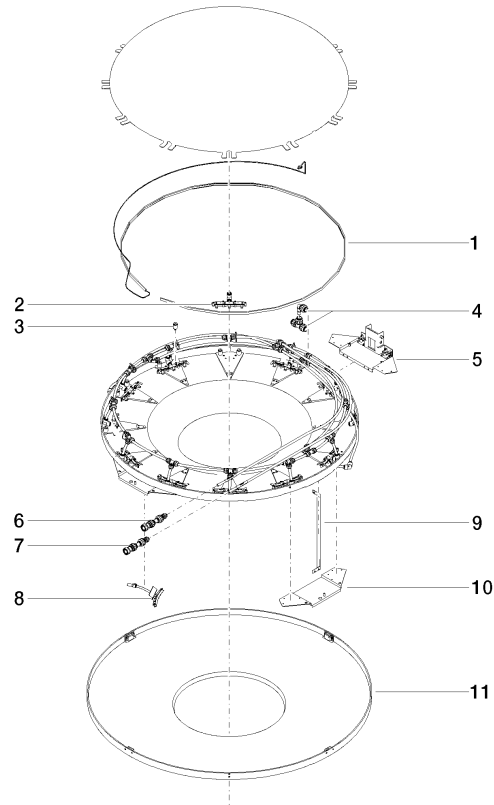

RAINMOON Rain panel with color light - Matte White

41 615 979