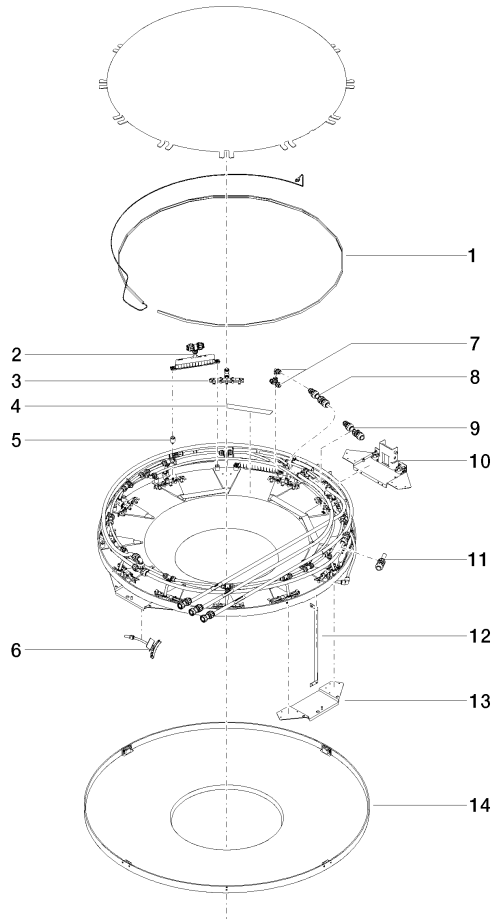

AQUAMOON Rain panel with color light - Matte White

41 625 979

- exposed trim parts
- Rain panel with 3 different flow modes
- AQUACIRCLE RAIN: Circular rain curtain, max. flow rate 12 l/min (at 3 bar)
- TEMPEST RAIN: Natural rain, max. flow rate 10 l/min (at 3 bar)
- QUEEN'S COLLAR CASCADE: Rounded cascade, max. flow rate 24 l/min (at 3 bar)
- RGBW LED ambient lighting
- Matt white cover, RAL 9003
- with anti-scale system
- Outer diameter 1240 mm, opening diameter 450 mm
- Flow rate at 3 bar flow pressure in conjunction with xTOOL: 46 l/min
- Weight 22.5 kg
- Protection rating IP67
- Control elements not included among the items supplied
- Provided by customer: Zigbee gateway

- Ceiling installation enclosure 1356 x 1356 x 290 mm
- concealed rough parts
- Opening diameter 1252 mm
- min. recess depth 290 mm

AQUAMOON Rain panel with color light - Matte White

41 625 979

Certificates

LGA_29446.

AQUAMOON Rain panel with color light - Matte White

41 625 979

Spare parts list

No.	Item Number	Name	Quantity used	Delivery time
1	90 10 01 183 01 90	lamp	1	2
2	90 17 09 058 00 90	jet module	5	2
3	90 17 09 056 00 90	jet module	12	2
4	90 17 20 221 00 90	holder	5	2
5	90 18 40 222 00 90	adaptor	24	2
6	90 17 09 057 00 90	jet module	12	2
7	90 24 04 321 00 90	threaded connector	1	60
8	90 24 04 346 00 90	connection AQUACIRCLE	1	60
9	90 24 04 314 00 90	connection TEMPEST	1	60
10	90 17 20 211 00 90	joint	1	60
11	90 24 04 314 01 90	connection QUEENSCOLLAR	1	60
12	90 17 20 217 00 90	holder	4	60
13	90 17 20 216 00 90	holder	3	60
14	90 11 02 325 00 90	cover	1	2