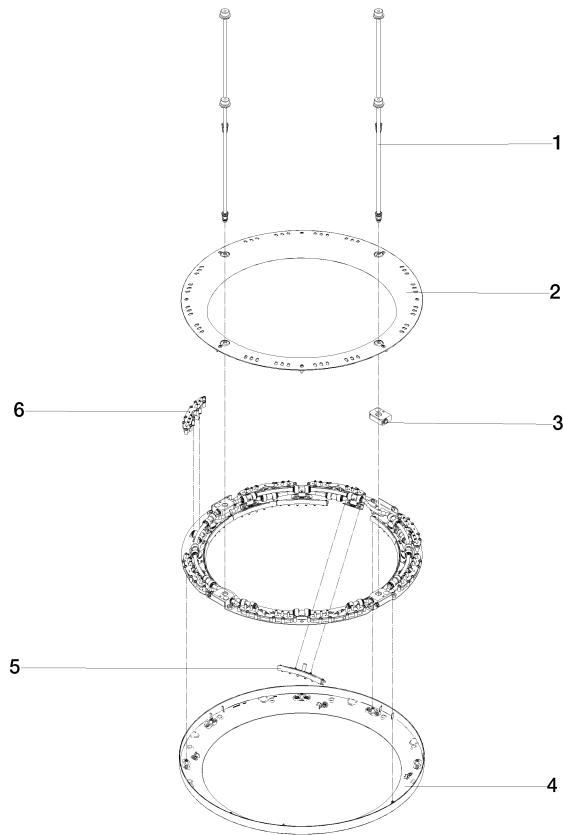

SERIES-VARIOUS AQUAHALO Rain panel - Matte Black

41 750 979

- exposed trim parts
- Rain panel with 3 different flow modes
- AQUACIRCLE RAIN: Circular rain curtain, max. flow rate 14 l/min (at 3 bar)
- TEMPEST RAIN: Natural rain, max. flow rate 9 l/min (at 3 bar)
- DIAMOND RAIN: Ring of rain, max. flow rate 6.8 l/min (at 3 bar)
- Outer diameter: 605 mm, opening diameter: 465 mm
- Weight: 6 kg
- central LED Spot 3000 K
- Protection rating IP67
- Recommended control element: xTool
- Not suitable for use in a steam room.

Concealed ceiling installation box - Matte Black

- concealed rough parts
- Ceiling installation enclosure 605 x 605 x 95 mm
- Weight: 10 kg
- min. recess depth 110 mm

SERIES-VARIOUS AQUAHALO Rain panel - Matte Black

41 750 979

SERIES-VARIOUS AQUAHALO Rain panel - Matte Black

41 750 979

Parts for other finishes can be found here: [Chrome](#)

Spare parts list

No.	Item Number	Name	Quantity used	Delivery time
1	90 28 22 605 01-33	distributor	1	-
Spare part can no longer be ordered, please order the replacement item				
2	90 12 05 087 00-33	casing	1	-
Spare part can no longer be ordered, please order the replacement item				
3	90 24 03 535 00 90	distributor	1	10
4	90 12 05 088 00-33	casing	1	-
Spare part can no longer be ordered, please order the replacement item				
5	90 17 09 060 01 90	jet module	1	2
6	90 17 09 061 01 90	jet module TEMPEST	8	2