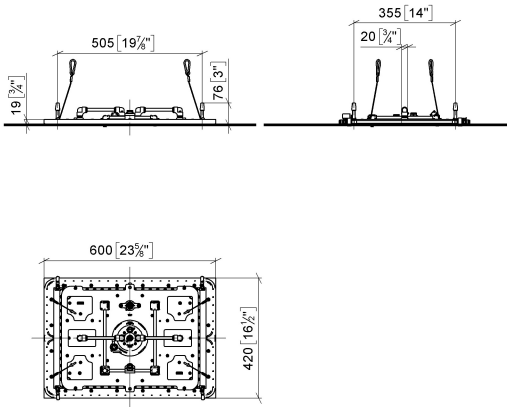

**SERENITY SKY+ Rain panel for recessed ceiling installation - Champagne (22kt Gold)**

41 780 979

- exposed trim parts
- Rain panel with 5 different flow modes
- Rain panel, 600 x 420 mm
- PURIFY RAIN, 175 x 175 mm, max. flow rate 10 l/min (at 3 bar)
- FULL RAIN, 455 x 315 mm, max. flow rate 14 l/min (at 3 bar)
- LAMINAR FLOW, max. flow rate 10 l/min (at 3 bar)
- AQUAPRESSURE FLOW, max. flow rate 9.4 l/min (at 3 bar)
- COOL MIST, max. flow rate 1 l/min (at 3 bar)
- min. recess depth 150 mm
- weight 15kg
- feed pipe (hot/cold): 2x DN 20
- with anti-scale system
- Recommended control element: xTool
- Not suitable for use in a steam room.

**Required miscellaneous**

**SERENITY SKY+ Concealed ceiling installation box -** 35 780 970 90

- concealed rough parts
- 5x 1/2" female connector
- flush-mounted reflection box, 662 x 482 mm, RAL 9003, Signal White
- min. recess depth 150 mm
- weight 15kg

# SERENITY SKY+ Rain panel for recessed ceiling installation - Champagne (22kt Gold)

41 780 979  
mm [inches]  
1:10