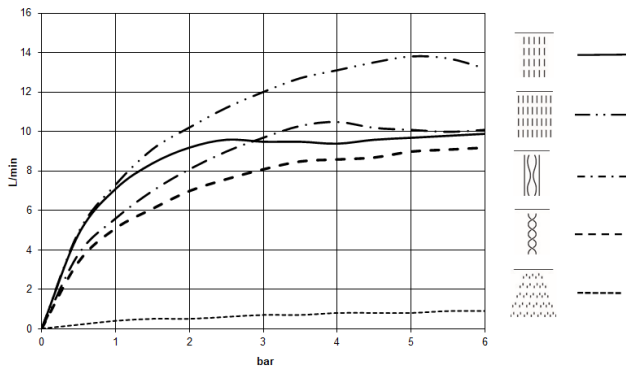

**SERENITY SKY+ Rain panel for recessed ceiling installation - Champagne (22kt Gold)**

41 780 979

- exposed trim parts
- Rain panel with 5 different flow modes
- Rain panel, 600 x 420 mm
- PURIFY RAIN, 175 x 175 mm, max. flow rate 10 l/min (at 3 bar)
- FULL RAIN, 455 x 315 mm, max. flow rate 14 l/min (at 3 bar)
- LAMINAR FLOW, max. flow rate 10 l/min (at 3 bar)
- AQUAPRESSURE FLOW, max. flow rate 9.4 l/min (at 3 bar)
- COOL MIST, max. flow rate 1 l/min (at 3 bar)
- min. recess depth 150 mm
- weight 15kg
- feed pipe (hot/cold): 2x DN 20
- with anti-scale system
- Recommended control element: xTool
- Not suitable for use in a steam room.

**Required miscellaneous**

**SERENITY SKY+ Concealed ceiling installation box -** 35 780 970 90

- concealed rough parts
- 5x 1/2" female connector
- flush-mounted reflection box, 662 x 482 mm, RAL 9003, Signal White
- min. recess depth 150 mm
- weight 15kg

# SERENITY SKY+ Rain panel for recessed ceiling installation - Champagne (22kt Gold)

41 780 979  
mm [inches]  
1:10

## Flow rate chart