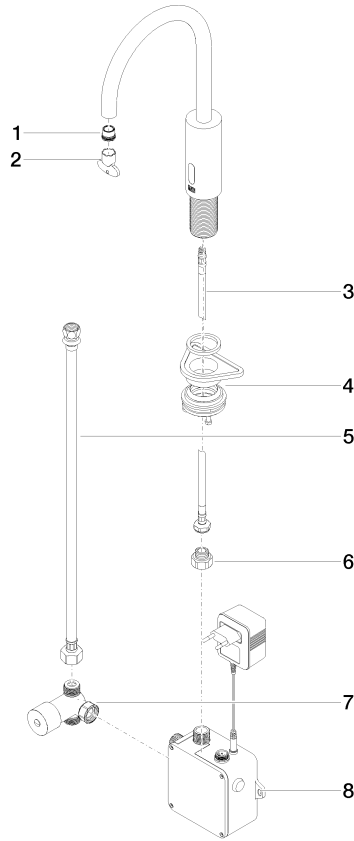

Washstand fitting with electronic opening and closing function without pop-up waste - Champagne (22kt Gold)

TARA

44 521 660

Fits: TARA, META

- 165mm projection
- Infrared sensor technology
- height of mixer 310 mm
- height up to aerator 199 mm
- hole diameter 35 mm
- fixed spout
- max. flow 5.7 l/min
- circular, air-enriched flow
- suitable for thermal disinfection
- Automatic shut-off after pre-set time is reached
- Indirect temperature control (undercounter)
- Control box included
- Adjustable sensor detection range
- Battery or plug-in power supply operated (batteries not included)
- 4x AA (1.5V) batteries required
- lead-free
- 1x screw-in M 8 x 1 pressure hose, leak-tested
- This product can help a building meet the requirements of Green Building Rating Systems, e.g. LEED®, BREEAM®, DGNB
- WRAS 2211011

Washstand fitting with electronic opening and closing function without pop-up waste - Champagne (22kt Gold)

TARA

---

44 521 660

Certificates

---

GDV\_0400

LGA\_38

WRAS\_2211

Belgaqua\_23-210-2

44 521 660

**Product version from 10/1/2023**

Parts for other  
finishes can be found  
here: [Chrome](#)

Washstand fitting with electronic opening and closing function without pop-up waste - Champagne (22kt Gold)