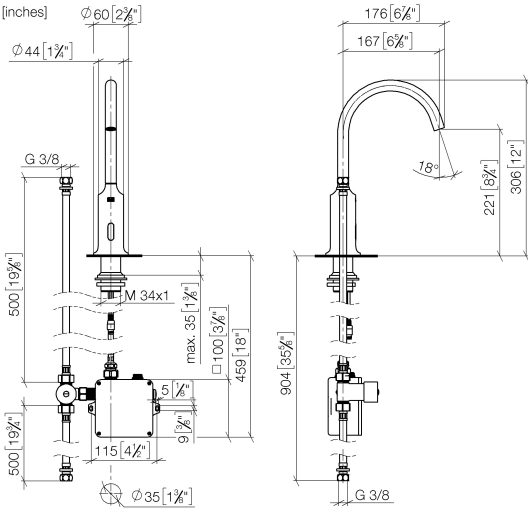

VAIA Washstand fitting with electronic opening and closing function without pop-up waste - Platinum

VAIA

44 521 809

- Infrared sensor technology
- 167mm projection
- height of mixer 306 mm
- height up to aerator 221 mm
- hole diameter 35 mm
- fixed spout
- max. flow 5.7 l/min
- circular, air-enriched flow
- suitable for thermal disinfection
- Automatic shut-off after pre-set time is reached
- Indirect temperature control (undercounter)
- Control box included
- Adjustable sensor detection range
- Battery or plug-in power supply operated (batteries not included)
- 4x AA (1.5V) batteries required
- lead-free
- 1x screw-in M 8 x 1 pressure hose, leak-tested
- This product can help a building meet the requirements of Green Building Rating Systems, e.g. LEED®, BREEAM®, DGNB
- WRAS 2211011

VAIA Washstand fitting with electronic opening and closing function without pop-up waste - Platinum

VAIA

44 521 809

mm [inches]
1:5

Flow rate chart

Codes & Standards

DIN 4109

EN 1717

Executive Order
no. 1007

ISO 3822

Scottish Water
Byelaws

UK Water Supply
Regulations

Ü-Zeichen

VAIA Washstand fitting with electronic opening and closing function without
pop-up waste - Platinum

VAIA

44 521 809