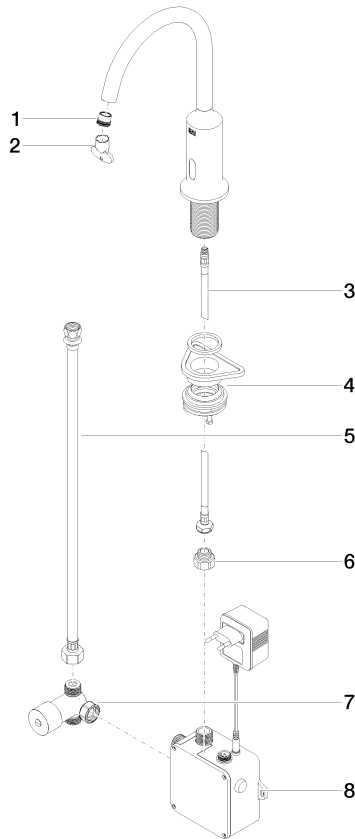

VAIA Washstand fitting with electronic opening and closing function without pop-up waste - Platinum

VAIA

44 521 809

- Infrared sensor technology
- 167mm projection
- height of mixer 306 mm
- height up to aerator 221 mm
- hole diameter 35 mm
- fixed spout
- max. flow 5.7 l/min
- circular, air-enriched flow
- suitable for thermal disinfection
- Automatic shut-off after pre-set time is reached
- Indirect temperature control (undercounter)
- Control box included
- Adjustable sensor detection range
- Battery or plug-in power supply operated (batteries not included)
- 4x AA (1.5V) batteries required
- lead-free
- 1x screw-in M 8 x 1 pressure hose, leak-tested
- This product can help a building meet the requirements of Green Building Rating Systems, e.g. LEED®, BREEAM®, DGNB
- WRAS 2211011

VAIA Washstand fitting with electronic opening and closing function without pop-up waste - Platinum

VAIA

44 521 809

mm [inches]
1:5

Flow rate chart

Codes & Standards

DIN 4109

EN 1717

Certificates

GDV_0400

LGA_38

WRAS_2211

Belgaqua_23-210-2

44 521 809

Parts for other
finishes can be found
here: [Chrome](#)

VAIA Washstand fitting with electronic opening and closing function without pop-up waste - Platinum

VAIA

44 521 809

Spare parts list

No.	Item Number	Name	Quantity used	Delivery time
	09 29 03 126 90	aerator	8	2