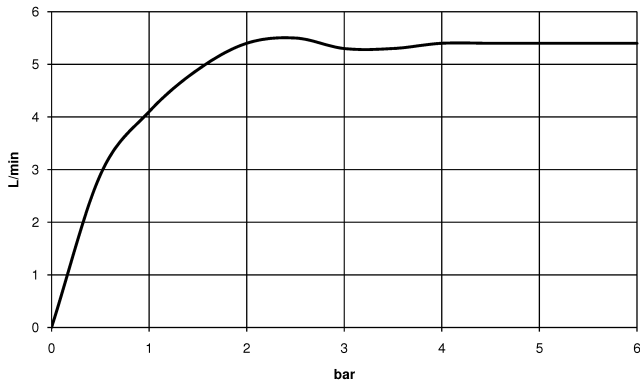

VAIA Washstand fitting with electronic opening and closing function without pop-up waste - Platinum

VAIA

44 521 809

mm [inches]
1:5

Flow rate chart

Codes & Standards

DIN 4109

EN 1717