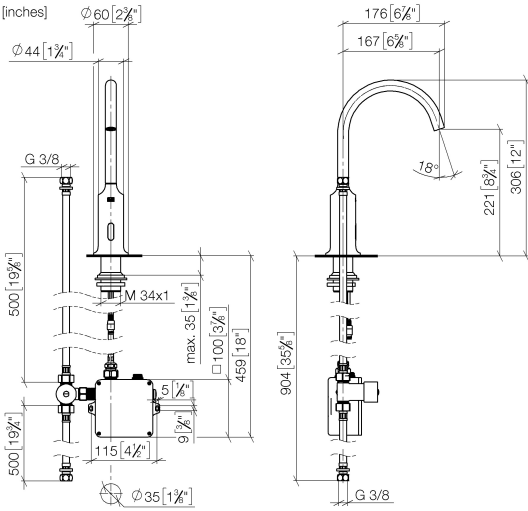

**VAIA Washstand fitting with electronic opening and closing function without pop-up waste - Brushed Bronze**

VAIA

44 521 809

- Infrared sensor technology
- 167mm projection
- height of mixer 306 mm
- height up to aerator 221 mm
- hole diameter 35 mm
- fixed spout
- max. flow 5.7 l/min
- circular, air-enriched flow
- suitable for thermal disinfection
- Automatic shut-off after pre-set time is reached
- Indirect temperature control (undercounter)
- Control box included
- Adjustable sensor detection range
- Battery or plug-in power supply operated (batteries not included)
- 4x AA (1.5V) batteries required
- lead-free
- 1x screw-in M 8 x 1 pressure hose, leak-tested
- This product can help a building meet the requirements of Green Building Rating Systems, e.g. LEED®, BREEAM®, DGNB
- WRAS 2211011

**VAIA Washstand fitting with electronic opening and closing function without pop-up waste - Brushed Bronze**

VAIA

44 521 809

mm [inches]  
1:5

**Flow rate chart**

**Codes & Standards**

EN 1717

Executive Order  
no. 1007

Scottish Water  
Byelaws

UK Water Supply  
Regulations

VAIA Washstand fitting with electronic opening and closing function without  
pop-up waste - Brushed Bronze

---

VAIA

44 521 809  
Certificates

---

GDV\_0400