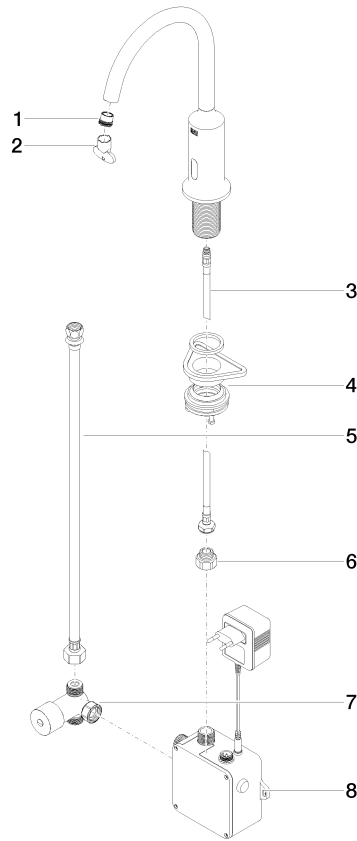

**VAIA Washstand fitting with electronic opening and closing function without pop-up waste - Brushed Bronze**

VAIA

44 521 809

- Infrared sensor technology
- 167mm projection
- height of mixer 306 mm
- height up to aerator 221 mm
- hole diameter 35 mm
- fixed spout
- max. flow 5.7 l/min
- circular, air-enriched flow
- suitable for thermal disinfection
- Automatic shut-off after pre-set time is reached
- Indirect temperature control (undercounter)
- Control box included
- Adjustable sensor detection range
- Battery or plug-in power supply operated (batteries not included)
- 4x AA (1.5V) batteries required
- lead-free
- 1x screw-in M 8 x 1 pressure hose, leak-tested
- This product can help a building meet the requirements of Green Building Rating Systems, e.g. LEED®, BREEAM®, DGNB
- WRAS 2211011

**VAIA Washstand fitting with electronic opening and closing function without pop-up waste - Brushed Bronze**

VAIA

44 521 809

mm [inches]  
1:5

**Flow rate chart**

**Codes & Standards**

EN 1717

Executive Order  
no. 1007

Scottish Water  
Byelaws

UK Water Supply  
Regulations

VAIA Washstand fitting with electronic opening and closing function without  
pop-up waste - Brushed Bronze

---

VAIA

44 521 809  
Certificates

---

GDV\_0400

WRAS\_2211

Belgaqua\_23-210-2

44 521 809

Parts for other  
finishes can be found  
here: [Chrome](#)

VAIA Washstand fitting with electronic opening and closing function without  
pop-up waste - Brushed Bronze