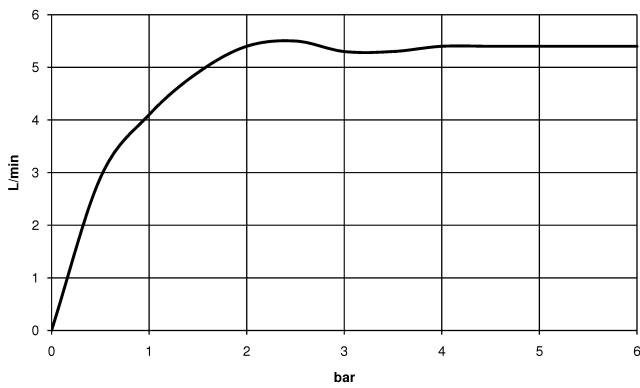

**VAIA Washstand fitting with electronic opening and closing function without pop-up waste - Brushed Bronze**

VAIA

44 521 809

mm [inches]  
1:5

**Flow rate chart**

**Codes & Standards**

EN 1717

Executive Order  
no. 1007