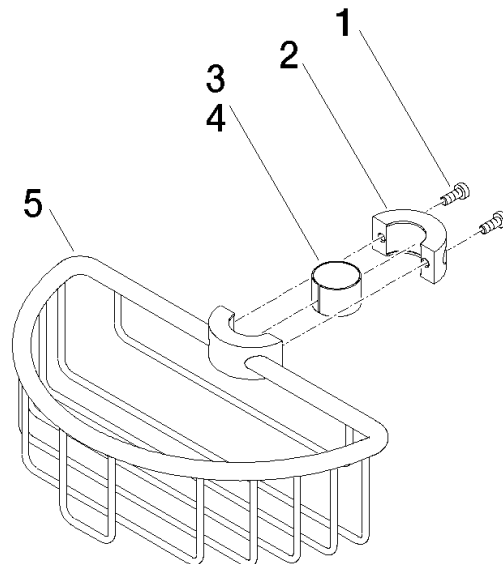

Shower basket for subsequent mounting on riser - Brushed Platinum

IMO

82 290 970

- width 200mm
- height 62 mm
- 125mm projection

Fits: IMO, LULU, MADISON, MEM, TARA, CL.1, LISSÉ, VAIA, META, CYO

	Brushed Platinum	82 290 970-06
	Chrome	82 290 970-00
	Platinum	82 290 970-08
	Durabrand (23kt Gold)	82 290 970-09
	Dark Chrome	82 290 970-19
	Light Gold	82 290 970-26
	Brushed Light Gold	82 290 970-27
	Brushed Durabrand (23kt Gold)	82 290 970-28
	Matte Black	82 290 970-33
	Brushed Bronze	82 290 970-42
	Brushed Champagne (22kt Gold)	82 290 970-46
	Champagne (22kt Gold)	82 290 970-47
	Brushed Chrome	82 290 970-93
	Brushed Dark Platinum	82 290 970-99

82 290 970

mm [inches]

82 290 970

Parts for other finishes can be found here: [Chrome](#)

Spare parts list

No.	Item Number	Name	Quantity used	Delivery time
1	09 30 30 054 90	screw	4	2
2	08 17 97 520-06	holder	1	10
3	08 18 40 520 90	sleeve	1	2
4	08 18 40 521 90	sleeve	1	2
5	08 18 90 908-06	basket	1	60