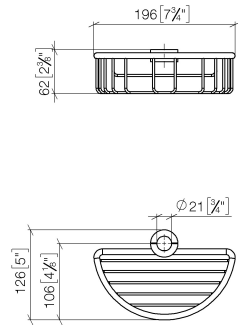

Shower basket for subsequent mounting on riser - Brushed Platinum

IMO

82 290 970

- width 200mm
- height 62 mm
- 125mm projection

Fits: IMO, LULU, MADISON, MEM, TARA, CL.1, LISSÉ, VAIA, META, CYO

	Brushed Platinum	82 290 970-06
	Chrome	82 290 970-00
	Platinum	82 290 970-08
	Durabrand (23kt Gold)	82 290 970-09
	Dark Chrome	82 290 970-19
	Light Gold	82 290 970-26
	Brushed Light Gold	82 290 970-27
	Brushed Durabrand (23kt Gold)	82 290 970-28
	Matte Black	82 290 970-33
	Brushed Bronze	82 290 970-42
	Brushed Champagne (22kt Gold)	82 290 970-46
	Champagne (22kt Gold)	82 290 970-47
	Brushed Chrome	82 290 970-93
	Brushed Dark Platinum	82 290 970-99

82 290 970

mm [inches]

82 290 970

Parts for other finishes can be found here: [Chrome](#)

Spare parts list

No.	Item Number	Name	Quantity used	Delivery time
1	09 30 30 054 90	screw	4	2
2	08 17 97 520-06	holder	1	10
3	08 18 40 520 90	sleeve	1	2
4	08 18 40 521 90	sleeve	1	2
5	08 18 90 908-06	basket	1	60