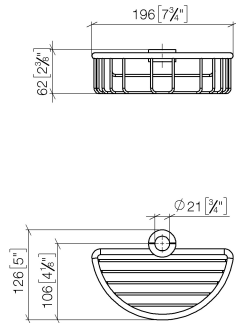

Shower basket for subsequent mounting on riser - Platinum

IMO

82 290 970

- width 200mm
- height 62 mm
- 125mm projection

Fits: IMO, LULU, MADISON, MEM, TARA,
CL.1, LISSÉ, VAIA, META, CYO

	Platinum	82 290 970-08
	Chrome	82 290 970-00
	Brushed Platinum	82 290 970-06
	Durabrand (23kt Gold)	82 290 970-09
	Dark Chrome	82 290 970-19
	Light Gold	82 290 970-26
	Brushed Light Gold	82 290 970-27
	Brushed Durabrand (23kt Gold)	82 290 970-28
	Matte Black	82 290 970-33
	Brushed Bronze	82 290 970-42
	Brushed Champagne (22kt Gold)	82 290 970-46
	Champagne (22kt Gold)	82 290 970-47
	Brushed Chrome	82 290 970-93
	Brushed Dark Platinum	82 290 970-99

82 290 970

mm [inches]

82 290 970

Parts for other finishes can be found here: [Chrome](#)

Spare parts list

No.	Item Number	Name	Quantity used	Delivery time
1	09 30 30 054 90	screw	4	2
2	08 17 97 520-08	holder	1	60
3	08 18 40 520 90	sleeve	1	2
4	08 18 40 521 90	sleeve	1	2
5	08 18 90 908-08	basket	1	60