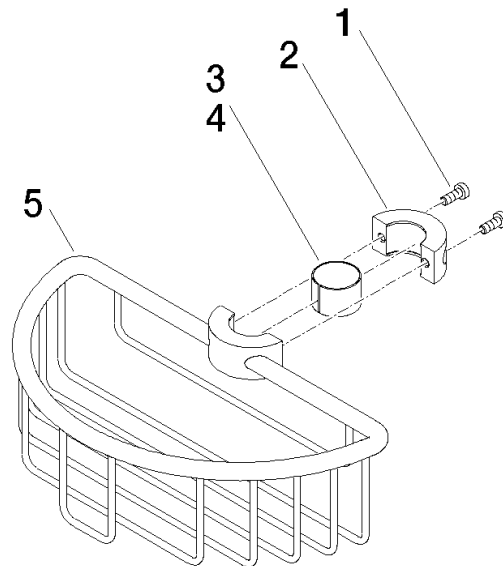

Shower basket for subsequent mounting on riser - Platinum

IMO

82 290 970

- width 200mm
- height 62 mm
- 125mm projection

Fits: IMO, LULU, MADISON, MEM, TARA,
CL.1, LISSÉ, VAIA, META, CYO

	Platinum	82 290 970-08
	Chrome	82 290 970-00
	Brushed Platinum	82 290 970-06
	Durabrand (23kt Gold)	82 290 970-09
	Dark Chrome	82 290 970-19
	Light Gold	82 290 970-26
	Brushed Light Gold	82 290 970-27
	Brushed Durabrand (23kt Gold)	82 290 970-28
	Matte Black	82 290 970-33
	Brushed Bronze	82 290 970-42
	Brushed Champagne (22kt Gold)	82 290 970-46
	Champagne (22kt Gold)	82 290 970-47
	Brushed Chrome	82 290 970-93
	Brushed Dark Platinum	82 290 970-99

82 290 970

mm [inches]

82 290 970

Parts for other finishes can be found here: [Chrome](#)

Spare parts list

No.	Item Number	Name	Quantity used	Delivery time
1	09 30 30 054 90	screw	4	2
2	08 17 97 520-08	holder	1	60
3	08 18 40 520 90	sleeve	1	2
4	08 18 40 521 90	sleeve	1	2
5	08 18 90 908-08	basket	1	60