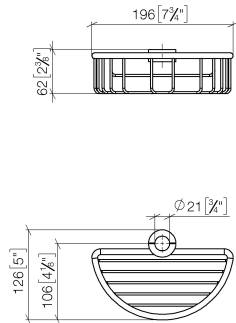

Shower basket for subsequent mounting on riser - Durabross (23kt Gold)

IMO

82 290 970

- width 200mm
- height 62 mm
- 125mm projection

Fits: IMO, LULU, MADISON, MEM, TARA, CL.1, LISSÉ, VAIA, META, CYO

	Durabross (23kt Gold)	82 290 970-09
	Chrome	82 290 970-00
	Brushed Platinum	82 290 970-06
	Platinum	82 290 970-08
	Dark Chrome	82 290 970-19
	Light Gold	82 290 970-26
	Brushed Light Gold	82 290 970-27
	Brushed Durabross (23kt Gold)	82 290 970-28
	Matte Black	82 290 970-33
	Brushed Bronze	82 290 970-42
	Brushed Champagne (22kt Gold)	82 290 970-46
	Champagne (22kt Gold)	82 290 970-47
	Brushed Chrome	82 290 970-93
	Brushed Dark Platinum	82 290 970-99

82 290 970

mm [inches]

82 290 970

Parts for other finishes can be found here: [Chrome](#)

Spare parts list

No.	Item Number	Name	Quantity used	Delivery time
1	09 30 30 054 90	screw	4	2
2	08 17 97 520-09	holder	1	60
3	08 18 40 520 90	sleeve	1	2
4	08 18 40 521 90	sleeve	1	2
5	08 18 90 908-09	basket	1	60