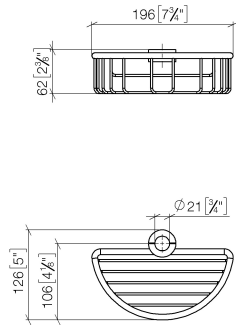

Shower basket for subsequent mounting on riser - Dark Chrome

IMO

82 290 970

- width 200mm
- height 62 mm
- 125mm projection

Fits: IMO, LULU, MADISON, MEM, TARA, CL.1, LISSÉ, VAIA, META, CYO

	Dark Chrome	82 290 970-19
	Chrome	82 290 970-00
	Brushed Platinum	82 290 970-06
	Platinum	82 290 970-08
	Durabronze (23kt Gold)	82 290 970-09
	Light Gold	82 290 970-26
	Brushed Light Gold	82 290 970-27
	Brushed Durabronze (23kt Gold)	82 290 970-28
	Matte Black	82 290 970-33
	Brushed Bronze	82 290 970-42
	Brushed Champagne (22kt Gold)	82 290 970-46
	Champagne (22kt Gold)	82 290 970-47
	Brushed Chrome	82 290 970-93
	Brushed Dark Platinum	82 290 970-99

82 290 970

mm [inches]

82 290 970

Parts for other
finishes can be found
here: [Chrome](#)