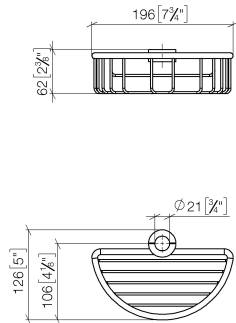

Shower basket for subsequent mounting on riser - Brushed Light Gold

IMO

82 290 970

- width 200mm
- height 62 mm
- 125mm projection

Fits: IMO, LULU, MADISON, MEM, TARA, CL.1, LISSÉ, VAIA, META, CYO

	Brushed Light Gold	82 290 970-27
	Chrome	82 290 970-00
	Brushed Platinum	82 290 970-06
	Platinum	82 290 970-08
	Durabronze (23kt Gold)	82 290 970-09
	Dark Chrome	82 290 970-19
	Light Gold	82 290 970-26
	Brushed Durabronze (23kt Gold)	82 290 970-28
	Matte Black	82 290 970-33
	Brushed Bronze	82 290 970-42
	Brushed Champagne (22kt Gold)	82 290 970-46
	Champagne (22kt Gold)	82 290 970-47
	Brushed Chrome	82 290 970-93
	Brushed Dark Platinum	82 290 970-99

82 290 970

mm [inches]

82 290 970

Parts for other finishes can be found here: [Chrome](#)

### Spare parts list

No.	Item Number	Name	Quantity used	Delivery time
1	09 30 30 054 90	screw	4	2
2	08 17 97 520-27	holder	1	60
3	08 18 40 520 90	sleeve	1	2
4	08 18 40 521 90	sleeve	1	2
5	08 18 90 908-27	basket	1	60