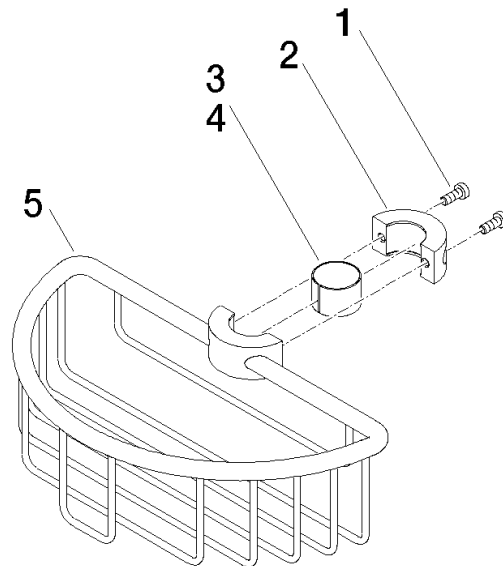

Shower basket for subsequent mounting on riser - Brushed Light Gold

IMO

82 290 970

- width 200mm
- height 62 mm
- 125mm projection

Fits: IMO, LULU, MADISON, MEM, TARA, CL.1, LISSÉ, VAIA, META, CYO

	Brushed Light Gold	82 290 970-27
	Chrome	82 290 970-00
	Brushed Platinum	82 290 970-06
	Platinum	82 290 970-08
	Durabronze (23kt Gold)	82 290 970-09
	Dark Chrome	82 290 970-19
	Light Gold	82 290 970-26
	Brushed Durabronze (23kt Gold)	82 290 970-28
	Matte Black	82 290 970-33
	Brushed Bronze	82 290 970-42
	Brushed Champagne (22kt Gold)	82 290 970-46
	Champagne (22kt Gold)	82 290 970-47
	Brushed Chrome	82 290 970-93
	Brushed Dark Platinum	82 290 970-99

82 290 970

mm [inches]

82 290 970

Parts for other finishes can be found here: [Chrome](#)

### Spare parts list

No.	Item Number	Name	Quantity used	Delivery time
1	09 30 30 054 90	screw	4	2
2	08 17 97 520-27	holder	1	60
3	08 18 40 520 90	sleeve	1	2
4	08 18 40 521 90	sleeve	1	2
5	08 18 90 908-27	basket	1	60