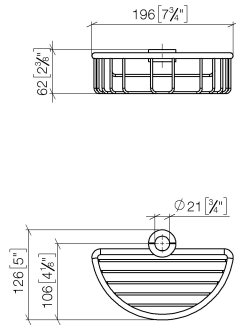

Shower basket for subsequent mounting on riser - Brushed Durabross (23kt Gold)

IMO

82 290 970

- width 200mm
- height 62 mm
- 125mm projection

Fits: IMO, LULU, MADISON, MEM, TARA, CL.1, LISSÉ, VAIA, META, CYO

Shower basket for subsequent mounting on riser - Brushed Durabronze (23kt Gold)

IMO

82 290 970  
mm [inches]

Shower basket for subsequent mounting on riser - Brushed Durabronz (23kt Gold)

IMO

82 290 970  
Parts for other  
finishes can be found  
here: Chrome

Spare parts list

No.	Item Number	Name	Quantity used	Delivery time
1	09 30 30 054 90	screw	4	2
2	08 17 97 520-28	holder	1	20
3	08 18 40 520 90	sleeve	1	2
4	08 18 40 521 90	sleeve	1	2
5	08 18 90 908-28	basket	1	20