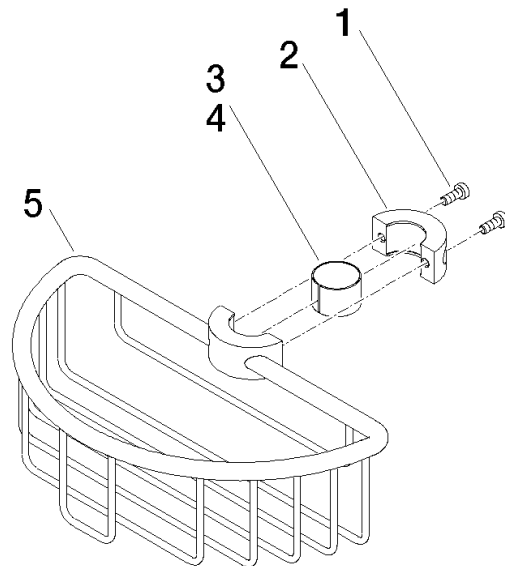

Shower basket for subsequent mounting on riser - Brushed Durabross (23kt Gold)

IMO

82 290 970

- width 200mm
- height 62 mm
- 125mm projection

Fits: IMO, LULU, MADISON, MEM, TARA, CL.1, LISSÉ, VAIA, META, CYO

Shower basket for subsequent mounting on riser - Brushed Durabronze (23kt Gold)

IMO

82 290 970  
mm [inches]

Shower basket for subsequent mounting on riser - Brushed Durabronz (23kt Gold)

IMO

82 290 970  
Parts for other  
finishes can be found  
here: Chrome

Spare parts list

No.	Item Number	Name	Quantity used	Delivery time
1	09 30 30 054 90	screw	4	2
2	08 17 97 520-28	holder	1	20
3	08 18 40 520 90	sleeve	1	2
4	08 18 40 521 90	sleeve	1	2
5	08 18 90 908-28	basket	1	20