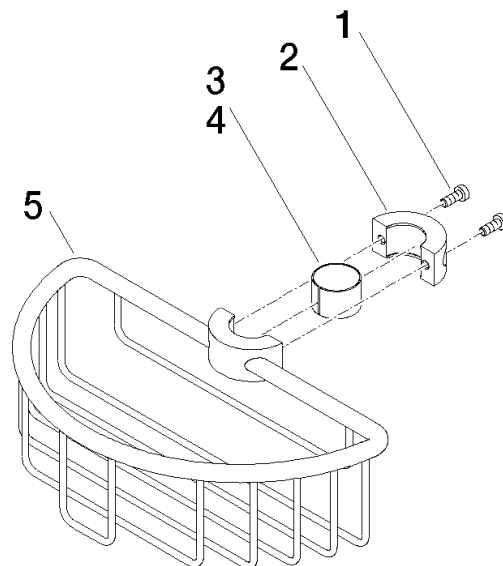

Shower basket for subsequent mounting on riser - Matte Black

IMO

82 290 970

- width 200mm
- height 62 mm
- 125mm projection

Fits: IMO, LULU, MADISON, MEM, TARA, CL.1, LISSÉ, VAIA, META, CYO

	Matte Black	82 290 970-33
	Chrome	82 290 970-00
	Brushed Platinum	82 290 970-06
	Platinum	82 290 970-08
	Durabass (23kt Gold)	82 290 970-09
	Dark Chrome	82 290 970-19
	Light Gold	82 290 970-26
	Brushed Light Gold	82 290 970-27
	Brushed Durabass (23kt Gold)	82 290 970-28
	Brushed Bronze	82 290 970-42
	Brushed Champagne (22kt Gold)	82 290 970-46
	Champagne (22kt Gold)	82 290 970-47
	Brushed Chrome	82 290 970-93
	Brushed Dark Platinum	82 290 970-99

82 290 970

mm [inches]

82 290 970

Parts for other finishes can be found here: [Chrome](#)

Spare parts list

No.	Item Number	Name	Quantity used	Delivery time
1	09 30 30 054 90	screw	4	2
2	08 17 97 520-33	holder	1	60
3	08 18 40 520 90	sleeve	1	2
4	08 18 40 521 90	sleeve	1	2
5	08 18 90 908-33	basket	1	60