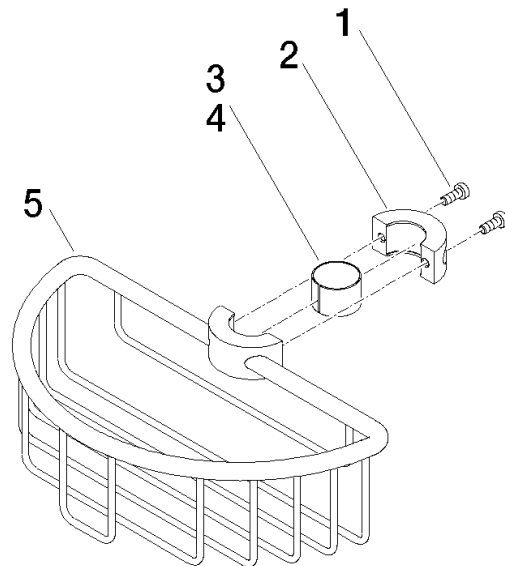

Shower basket for subsequent mounting on riser - Brushed Bronze

IMO

82 290 970

- width 200mm
- height 62 mm
- 125mm projection

Fits: IMO, LULU, MADISON, MEM, TARA, CL.1, LISSÉ, VAIA, META, CYO

	Brushed Bronze	82 290 970-42
	Chrome	82 290 970-00
	Brushed Platinum	82 290 970-06
	Platinum	82 290 970-08
	Durabronze (23kt Gold)	82 290 970-09
	Dark Chrome	82 290 970-19
	Light Gold	82 290 970-26
	Brushed Light Gold	82 290 970-27
	Brushed Durabronze (23kt Gold)	82 290 970-28
	Matte Black	82 290 970-33
	Brushed Champagne (22kt Gold)	82 290 970-46
	Champagne (22kt Gold)	82 290 970-47
	Brushed Chrome	82 290 970-93
	Brushed Dark Platinum	82 290 970-99

82 290 970

mm [inches]

82 290 970

Parts for other finishes can be found here: [Chrome](#)

### Spare parts list

No.	Item Number	Name	Quantity used	Delivery time
1	09 30 30 054 90	screw	4	2
2	08 17 97 520-42	holder	1	60
3	08 18 40 520 90	sleeve	1	2
4	08 18 40 521 90	sleeve	1	2
5	08 18 90 908-42	basket	1	60