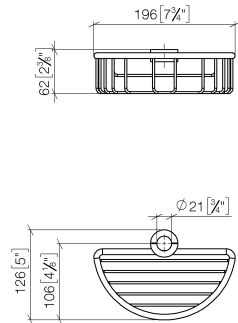

Shower basket for subsequent mounting on riser - Brushed Bronze

IMO

82 290 970

- width 200mm
- height 62 mm
- 125mm projection

Fits: IMO, LULU, MADISON, MEM, TARA, CL.1, LISSÉ, VAIA, META, CYO

	Brushed Bronze	82 290 970-42
	Chrome	82 290 970-00
	Brushed Platinum	82 290 970-06
	Platinum	82 290 970-08
	Durabronze (23kt Gold)	82 290 970-09
	Dark Chrome	82 290 970-19
	Light Gold	82 290 970-26
	Brushed Light Gold	82 290 970-27
	Brushed Durabronze (23kt Gold)	82 290 970-28
	Matte Black	82 290 970-33
	Brushed Champagne (22kt Gold)	82 290 970-46
	Champagne (22kt Gold)	82 290 970-47
	Brushed Chrome	82 290 970-93
	Brushed Dark Platinum	82 290 970-99

82 290 970

mm [inches]

82 290 970

Parts for other finishes can be found here: [Chrome](#)

### Spare parts list

No.	Item Number	Name	Quantity used	Delivery time
1	09 30 30 054 90	screw	4	2
2	08 17 97 520-42	holder	1	60
3	08 18 40 520 90	sleeve	1	2
4	08 18 40 521 90	sleeve	1	2
5	08 18 90 908-42	basket	1	60