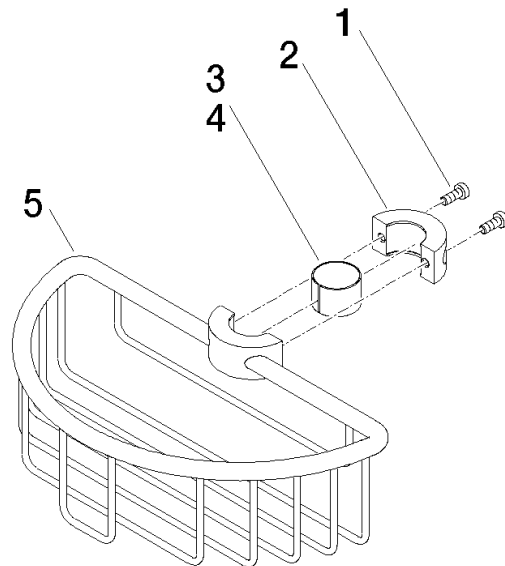

Shower basket for subsequent mounting on riser - Brushed Champagne (22kt Gold)

IMO

82 290 970

- width 200mm
- height 62 mm
- 125mm projection

Fits: IMO, LULU, MADISON, MEM, TARA, CL.1, LISSÉ, VAIA, META, CYO

Shower basket for subsequent mounting on riser - Brushed Champagne (22kt Gold)

IMO

82 290 970
mm [inches]

Shower basket for subsequent mounting on riser - Brushed Champagne (22kt Gold)

IMO

82 290 970
Parts for other
finishes can be found
here: Chrome

Spare parts list

No.	Item Number	Name	Quantity used	Delivery time
1	09 30 30 054 90	screw	4	2
2	08 17 97 520-46	holder	1	30
3	08 18 40 520 90	sleeve	1	2
4	08 18 40 521 90	sleeve	1	2
5	08 18 90 908-46	basket	1	30