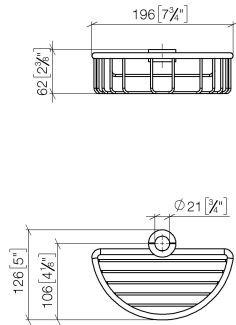

Shower basket for subsequent mounting on riser - Brushed Champagne (22kt Gold)

IMO

82 290 970

- width 200mm
- height 62 mm
- 125mm projection

Fits: IMO, LULU, MADISON, MEM, TARA, CL.1, LISSÉ, VAIA, META, CYO

Shower basket for subsequent mounting on riser - Brushed Champagne (22kt Gold)

IMO

82 290 970
mm [inches]

Shower basket for subsequent mounting on riser - Brushed Champagne (22kt Gold)

IMO

82 290 970
Parts for other
finishes can be found
here: Chrome

Spare parts list

No.	Item Number	Name	Quantity used	Delivery time
1	09 30 30 054 90	screw	4	2
2	08 17 97 520-46	holder	1	30
3	08 18 40 520 90	sleeve	1	2
4	08 18 40 521 90	sleeve	1	2
5	08 18 90 908-46	basket	1	30