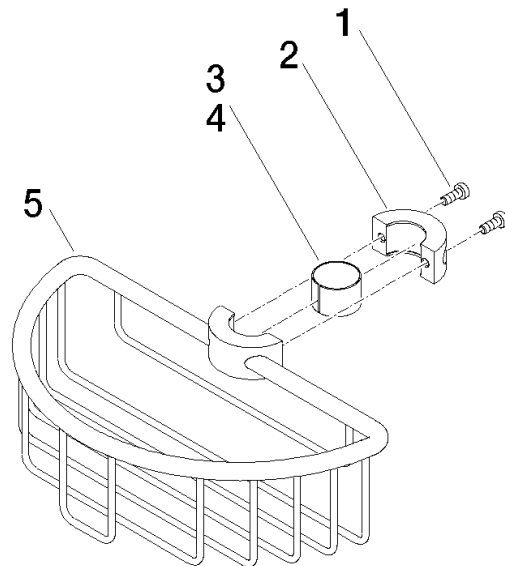

Shower basket for subsequent mounting on riser - Champagne (22kt Gold)

IMO

82 290 970

- width 200mm
- height 62 mm
- 125mm projection

Fits: IMO, LULU, MADISON, MEM, TARA, CL.1, LISSÉ, VAIA, META, CYO

	Champagne (22kt Gold)	82 290 970-47
	Chrome	82 290 970-00
	Brushed Platinum	82 290 970-06
	Platinum	82 290 970-08
	Durabrand (23kt Gold)	82 290 970-09
	Dark Chrome	82 290 970-19
	Light Gold	82 290 970-26
	Brushed Light Gold	82 290 970-27
	Brushed Durabrand (23kt Gold)	82 290 970-28
	Matte Black	82 290 970-33
	Brushed Bronze	82 290 970-42
	Brushed Champagne (22kt Gold)	82 290 970-46
	Brushed Chrome	82 290 970-93
	Brushed Dark Platinum	82 290 970-99

82 290 970

mm [inches]

82 290 970

Parts for other finishes can be found here: [Chrome](#)

### Spare parts list

No.	Item Number	Name	Quantity used	Delivery time
1	09 30 30 054 90	screw	4	2
2	08 17 97 520-47	holder	1	30
3	08 18 40 520 90	sleeve	1	2
4	08 18 40 521 90	sleeve	1	2
5	08 18 90 908-47	basket	1	30