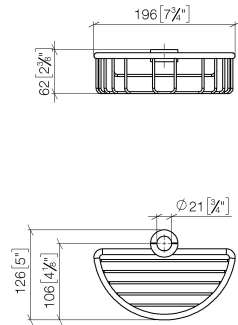

Shower basket for subsequent mounting on riser - Champagne (22kt Gold)

IMO

82 290 970

- width 200mm
- height 62 mm
- 125mm projection

Fits: IMO, LULU, MADISON, MEM, TARA, CL.1, LISSÉ, VAIA, META, CYO

	Champagne (22kt Gold)	82 290 970-47
	Chrome	82 290 970-00
	Brushed Platinum	82 290 970-06
	Platinum	82 290 970-08
	Durabrand (23kt Gold)	82 290 970-09
	Dark Chrome	82 290 970-19
	Light Gold	82 290 970-26
	Brushed Light Gold	82 290 970-27
	Brushed Durabrand (23kt Gold)	82 290 970-28
	Matte Black	82 290 970-33
	Brushed Bronze	82 290 970-42
	Brushed Champagne (22kt Gold)	82 290 970-46
	Brushed Chrome	82 290 970-93
	Brushed Dark Platinum	82 290 970-99

82 290 970

mm [inches]

82 290 970

Parts for other finishes can be found here: [Chrome](#)

### Spare parts list

No.	Item Number	Name	Quantity used	Delivery time
1	09 30 30 054 90	screw	4	2
2	08 17 97 520-47	holder	1	30
3	08 18 40 520 90	sleeve	1	2
4	08 18 40 521 90	sleeve	1	2
5	08 18 90 908-47	basket	1	30