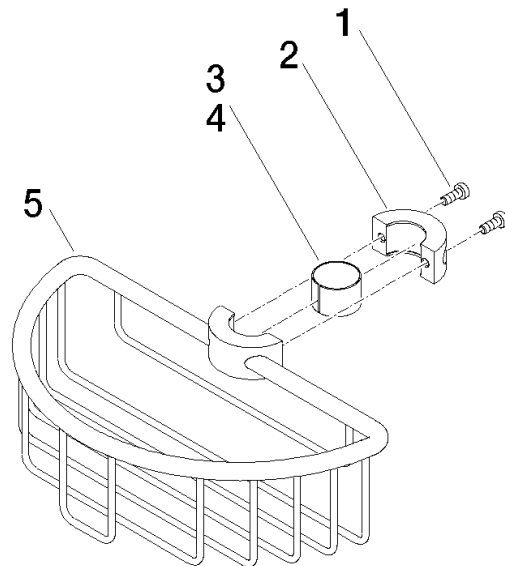

Shower basket for subsequent mounting on riser - Brushed Dark Platinum

IMO

82 290 970

- width 200mm
- height 62 mm
- 125mm projection

Fits: IMO, LULU, MADISON, MEM, TARA, CL.1, LISSÉ, VAIA, META, CYO

	Brushed Dark Platinum	82 290 970-99
	Chrome	82 290 970-00
	Brushed Platinum	82 290 970-06
	Platinum	82 290 970-08
	Durabrand (23kt Gold)	82 290 970-09
	Dark Chrome	82 290 970-19
	Light Gold	82 290 970-26
	Brushed Light Gold	82 290 970-27
	Brushed Durabrand (23kt Gold)	82 290 970-28
	Matte Black	82 290 970-33
	Brushed Bronze	82 290 970-42
	Brushed Champagne (22kt Gold)	82 290 970-46
	Champagne (22kt Gold)	82 290 970-47
	Brushed Chrome	82 290 970-93

82 290 970

mm [inches]

82 290 970

Parts for other finishes can be found here: [Chrome](#)

### Spare parts list

No.	Item Number	Name	Quantity used	Delivery time
1	09 30 30 054 90	screw	4	2
2	08 17 97 520-99	holder	1	30
3	08 18 40 520 90	sleeve	1	2
4	08 18 40 521 90	sleeve	1	2
5	08 18 90 908-99	basket	1	30