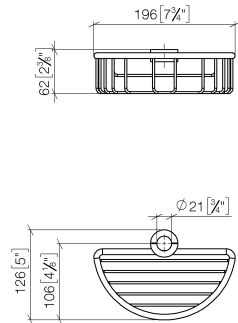

Shower basket for subsequent mounting on riser - Brushed Dark Platinum

IMO

82 290 970

- width 200mm
- height 62 mm
- 125mm projection

Fits: IMO, LULU, MADISON, MEM, TARA, CL.1, LISSÉ, VAIA, META, CYO

	Brushed Dark Platinum	82 290 970-99
	Chrome	82 290 970-00
	Brushed Platinum	82 290 970-06
	Platinum	82 290 970-08
	Durabrand (23kt Gold)	82 290 970-09
	Dark Chrome	82 290 970-19
	Light Gold	82 290 970-26
	Brushed Light Gold	82 290 970-27
	Brushed Durabrand (23kt Gold)	82 290 970-28
	Matte Black	82 290 970-33
	Brushed Bronze	82 290 970-42
	Brushed Champagne (22kt Gold)	82 290 970-46
	Champagne (22kt Gold)	82 290 970-47
	Brushed Chrome	82 290 970-93

82 290 970

mm [inches]

82 290 970

Parts for other finishes can be found here: [Chrome](#)

### Spare parts list

No.	Item Number	Name	Quantity used	Delivery time
1	09 30 30 054 90	screw	4	2
2	08 17 97 520-99	holder	1	30
3	08 18 40 520 90	sleeve	1	2
4	08 18 40 521 90	sleeve	1	2
5	08 18 90 908-99	basket	1	30