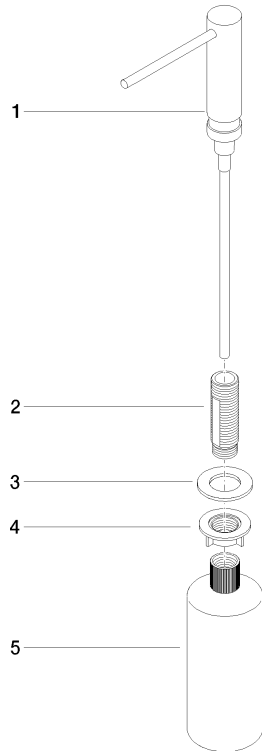

Dispenser without rosette - Chrome

ELIO

82 424 970

- 124mm projection
- 500 ml bottle
- can be filled from the top
- rotating pump head
- height 125 mm
- width 30mm
- hole diameter 25 mm

Fits ELIO, ENO, MEM, META SQUARE, SYNC and TARA ULTRA

Fits: ELIO, MEM, ENO, SYNC, TARA ULTRA, META SQUARE

	Chrome	82 424 970-00
	Brushed Platinum	82 424 970-06
	Platinum	82 424 970-08
	Durabress (23kt Gold)	82 424 970-09
	Dark Chrome	82 424 970-19
	Brushed Durabress (23kt Gold)	82 424 970-28
	Matte Black	82 424 970-33
	Brushed Champagne (22kt Gold)	82 424 970-46
	Champagne (22kt Gold)	82 424 970-47
	Brushed Chrome	82 424 970-93
	Brushed Dark Platinum	82 424 970-99

82 424 970

mm [inches]

82 424 970

Parts for other finishes can be found here: **Brushed**
Platinum

Spare parts list

No.	Item Number	Name	Quantity used	Delivery time
1	90 10 10 539 00-00	dispenser	1	10
2	08 10 10 527 90	holder	1	2
3	09 14 05 014 90	seal	1	2
4	08 10 10 517 90	nut	1	2
5	90 10 10 603 00 90	container	1	2