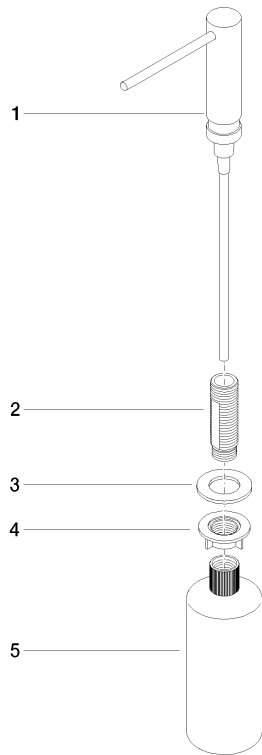

**Dispenser without rosette - Brushed Durabron (23kt Gold)**

ELIO

82 424 970

- 124mm projection
- 500 ml bottle
- can be filled from the top
- rotating pump head
- height 125 mm
- width 30mm
- hole diameter 25 mm

Fits ELIO, ENO, MEM, META SQUARE, SYNC and TARA ULTRA

Fits: ELIO, MEM, ENO, SYNC, TARA ULTRA, META SQUARE

	Brushed Durabron (23kt Gold)	82 424 970-28
	Chrome	82 424 970-00
	Brushed Platinum	82 424 970-06
	Platinum	82 424 970-08
	Durabron (23kt Gold)	82 424 970-09
	Dark Chrome	82 424 970-19
	Matte Black	82 424 970-33
	Brushed Champagne (22kt Gold)	82 424 970-46
	Champagne (22kt Gold)	82 424 970-47
	Brushed Chrome	82 424 970-93
	Brushed Dark Platinum	82 424 970-99

82 424 970

mm [inches]

82 424 970

Parts for other finishes can be found here: [Chrome](#)

### Spare parts list

No.	Item Number	Name	Quantity used	Delivery time
	90 10 10 539 00-28	dispenser	5	20