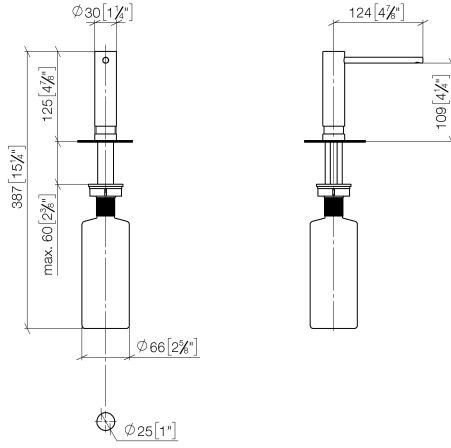

**Dispenser without rosette - Brushed Durabron (23kt Gold)**

ELIO

82 424 970

- 124mm projection
- 500 ml bottle
- can be filled from the top
- rotating pump head
- height 125 mm
- width 30mm
- hole diameter 25 mm

Fits ELIO, ENO, MEM, META SQUARE, SYNC and TARA ULTRA

Fits: ELIO, MEM, ENO, SYNC, TARA ULTRA, META SQUARE

	Brushed Durabron (23kt Gold)	82 424 970-28
	Chrome	82 424 970-00
	Brushed Platinum	82 424 970-06
	Platinum	82 424 970-08
	Durabron (23kt Gold)	82 424 970-09
	Dark Chrome	82 424 970-19
	Matte Black	82 424 970-33
	Brushed Champagne (22kt Gold)	82 424 970-46
	Champagne (22kt Gold)	82 424 970-47
	Brushed Chrome	82 424 970-93
	Brushed Dark Platinum	82 424 970-99

82 424 970

mm [inches]

82 424 970

Parts for other finishes can be found here: [Chrome](#)

### Spare parts list

No.	Item Number	Name	Quantity used	Delivery time
	90 10 10 539 00-28	dispenser	5	20