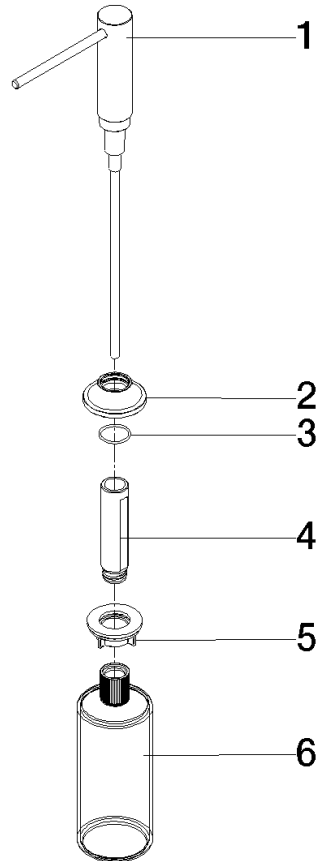

82 434 809

- 140mm projection
- 500 ml bottle
- can be filled from the top
- rotating pump head
- height 124 mm
- rosette Ø 55 mm
- hole diameter 25 mm

	Chrome	82 434 809-00
	Brushed Platinum	82 434 809-06
	Platinum	82 434 809-08
	Durabronze (23kt Gold)	82 434 809-09
	Dark Chrome	82 434 809-19
	Brushed Durabronze (23kt Gold)	82 434 809-28
	Matte Black	82 434 809-33
	Brushed Champagne (22kt Gold)	82 434 809-46
	Champagne (22kt Gold)	82 434 809-47
	Brushed Chrome	82 434 809-93
	Brushed Dark Platinum	82 434 809-99

82 434 809

mm [inches]

82 434 809

Parts for other finishes can be found here: Brushed Platinum

### Spare parts list

No.	Item Number	Name	Quantity used	Delivery time
1	90 10 10 534 00-00	dispenser	1	10
2	90 27 87 042 00-00	rosette	1	10
3	09 14 10 112 90	seal	1	2
4	08 10 10 527 90	holder	1	2
5	05 23 10 001 00 90	fixing set	1	2
6	90 10 10 603 00 90	container	1	2