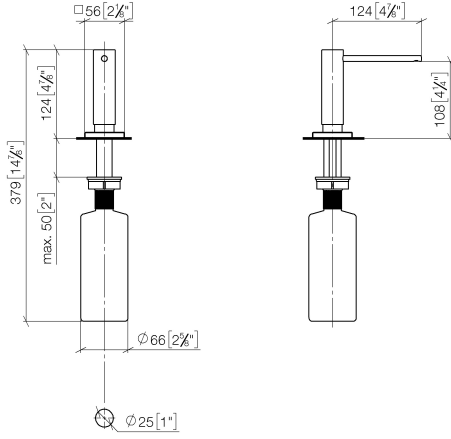

Dispenser with rosette - Chrome

LOT

82 439 970

- 124mm projection
- 500 ml bottle
- can be filled from the top
- rotating pump head
- height 124 mm
- hole diameter 25 mm
- individual rosette 55 x 55 mm

Fits LOT

	Chrome	82 439 970-00
	Brushed Platinum	82 439 970-06
	Platinum	82 439 970-08
	Durabross (23kt Gold)	82 439 970-09
	Dark Chrome	82 439 970-19
	Brushed Durabross (23kt Gold)	82 439 970-28
	Brushed Champagne (22kt Gold)	82 439 970-46
	Champagne (22kt Gold)	82 439 970-47
	Brushed Chrome	82 439 970-93
	Brushed Dark Platinum	82 439 970-99

82 439 970

mm [inches]

82 439 970

Parts for other finishes can be found here: [Brushed](#)
[Platinum](#)

Spare parts list

No.	Item Number	Name	Quantity used	Delivery time
1	90 10 10 538 00-00	dispenser	1	10
2	08 27 97 505-00	rosette	1	10
3	08 10 10 624 90	disc	1	2
4	09 14 10 151 90	seal	1	2
5	08 10 10 527 90	holder	1	2
6	09 14 05 014 90	seal	1	2
7	08 10 10 517 90	nut	1	2
8	90 10 10 603 00 90	container	1	2