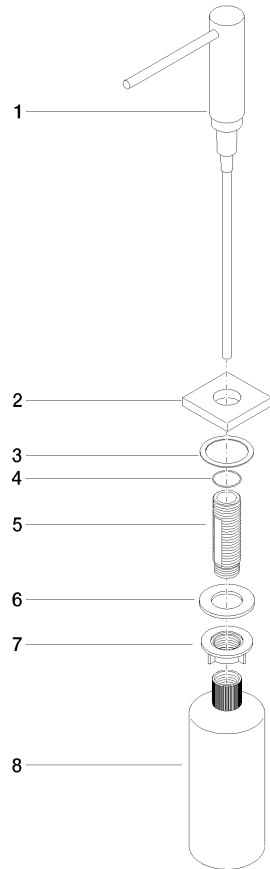

Dispenser with rosette - Chrome

LOT

82 439 970

- 124mm projection
- 500 ml bottle
- can be filled from the top
- rotating pump head
- height 124 mm
- hole diameter 25 mm
- individual rosette 55 x 55 mm

Fits LOT

	Chrome	82 439 970-00
	Brushed Platinum	82 439 970-06
	Platinum	82 439 970-08
	Durabross (23kt Gold)	82 439 970-09
	Dark Chrome	82 439 970-19
	Brushed Durabross (23kt Gold)	82 439 970-28
	Brushed Champagne (22kt Gold)	82 439 970-46
	Champagne (22kt Gold)	82 439 970-47
	Brushed Chrome	82 439 970-93
	Brushed Dark Platinum	82 439 970-99

82 439 970

mm [inches]

82 439 970

Parts for other finishes can be found here: [Brushed](#)
[Platinum](#)

Spare parts list

No.	Item Number	Name	Quantity used	Delivery time
1	90 10 10 538 00-00	dispenser	1	10
2	08 27 97 505-00	rosette	1	10
3	08 10 10 624 90	disc	1	2
4	09 14 10 151 90	seal	1	2
5	08 10 10 527 90	holder	1	2
6	09 14 05 014 90	seal	1	2
7	08 10 10 517 90	nut	1	2
8	90 10 10 603 00 90	container	1	2