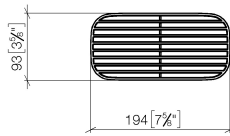

## Grid element - Creamy White

---

82 481 970

- high-quality plastic grid elements
- plastic grid elements

NOTE: Grid elements must be ordered separately.

	Creamy White	82 481 970-51
	Matte Black	82 481 970-33
	Light Grey	82 481 970-52
	Taupe	82 481 970-53

## Grid element - Creamy White

---

82 481 970

mm [inches]

Grid element - Creamy White

---

82 481 970