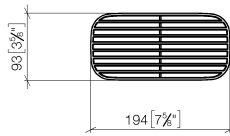

## Grid element - Taupe

---

82 481 970

- high-quality plastic grid elements
- plastic grid elements

NOTE: Grid elements must be ordered separately.

	Taupe	82 481 970-53
	Matte Black	82 481 970-33
	Creamy White	82 481 970-51
	Light Grey	82 481 970-52

## Grid element - Taupe

---

82 481 970

mm [inches]