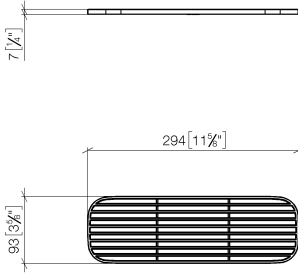

## Grid element - Light Grey

---

82 482 970

- high-quality plastic grid elements
- plastic grid elements

NOTE: Grid elements must be ordered separately.

	Light Grey	82 482 970-52
	Matte Black	82 482 970-33
	Creamy White	82 482 970-51
	Taupe	82 482 970-53

## Grid element - Light Grey

---

82 482 970

mm [inches]