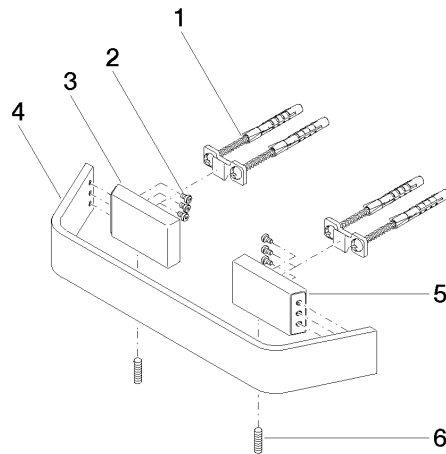

CL.1 Bath grip - Brushed Platinum

CL.1

83 020 705 Product version from 3/9/2015

- gauge 200 mm
- width 273mm
- height 35 mm
- 70mm projection

	Brushed Platinum	83 020 705-06
	Chrome	83 020 705-00
	Dark Chrome	83 020 705-19
	Brushed Champagne (22kt Gold)	83 020 705-46
	Champagne (22kt Gold)	83 020 705-47
	Brushed Dark Platinum	83 020 705-99

83 020 705 Product version from 3/9/2015

mm [inches]

83 020 705 Product version from 3/9/2015

Parts for other finishes can be found here: [Chrome](#)

Spare parts list

No.	Item Number	Name	Quantity used	Delivery time
6	04 31 11 113 00 90	pin	1.00	2
2	09 30 30 191 90	screw	6.00	2
5	08 17 70 501-06	holder	1.00	10
3	08 17 70 500-06	holder	1.00	10
1	05 17 20 758 00 90	fixing set	2.00	2
4	08 17 70 552-06	bar	1.00	10