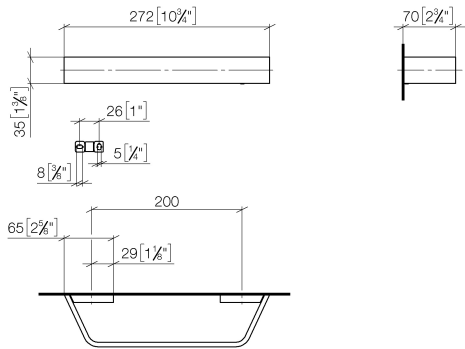

CL.1 Bath grip - Brushed Platinum

CL.1

83 020 705 Product version from 3/9/2015

- gauge 200 mm
- width 273mm
- height 35 mm
- 70mm projection

	Brushed Platinum	83 020 705-06
	Chrome	83 020 705-00
	Dark Chrome	83 020 705-19
	Brushed Champagne (22kt Gold)	83 020 705-46
	Champagne (22kt Gold)	83 020 705-47
	Brushed Dark Platinum	83 020 705-99

83 020 705 Product version from 3/9/2015

mm [inches]

83 020 705 Product version from 3/9/2015

Parts for other finishes can be found here: [Chrome](#)

Spare parts list

No.	Item Number	Name	Quantity used	Delivery time
6	04 31 11 113 00 90	pin	1.00	2
2	09 30 30 191 90	screw	6.00	2
5	08 17 70 501-06	holder	1.00	10
3	08 17 70 500-06	holder	1.00	10
1	05 17 20 758 00 90	fixing set	2.00	2
4	08 17 70 552-06	bar	1.00	10