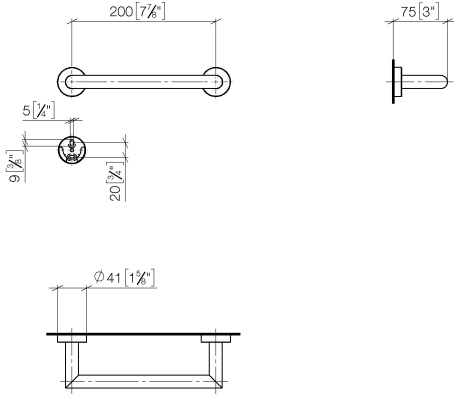

83 020 979

- gauge 200 mm
- width 240mm
- height 40 mm
- rosette Ø 40 mm
- 75mm projection

Fits: LISSÉ, META

	Chrome	83 020 979-00
	Brushed Platinum	83 020 979-06
	Dark Chrome	83 020 979-19
	Light Gold	83 020 979-26
	Brushed Light Gold	83 020 979-27
	Matte Black	83 020 979-33
	Brushed Bronze	83 020 979-42
	Brushed Champagne (22kt Gold)	83 020 979-46
	Champagne (22kt Gold)	83 020 979-47
	Brushed Chrome	83 020 979-93
	Brushed Dark Platinum	83 020 979-99

83 020 979

mm [inches]

83 020 979

Parts for other finishes can be found here: Brushed Platinum

### Spare parts list

No.	Item Number	Name	Quantity used	Delivery time
1	05 28 22 545 00-00	holder	1	10
2	08 27 97 502-00	rosette	2	10
3	08 30 11 517 90	ring	2	2
4	08 17 97 560 90	holder	2	2
5	05 30 31 025 00 90	fixing set	2	2
6	08 17 97 501 07	holder	2	2